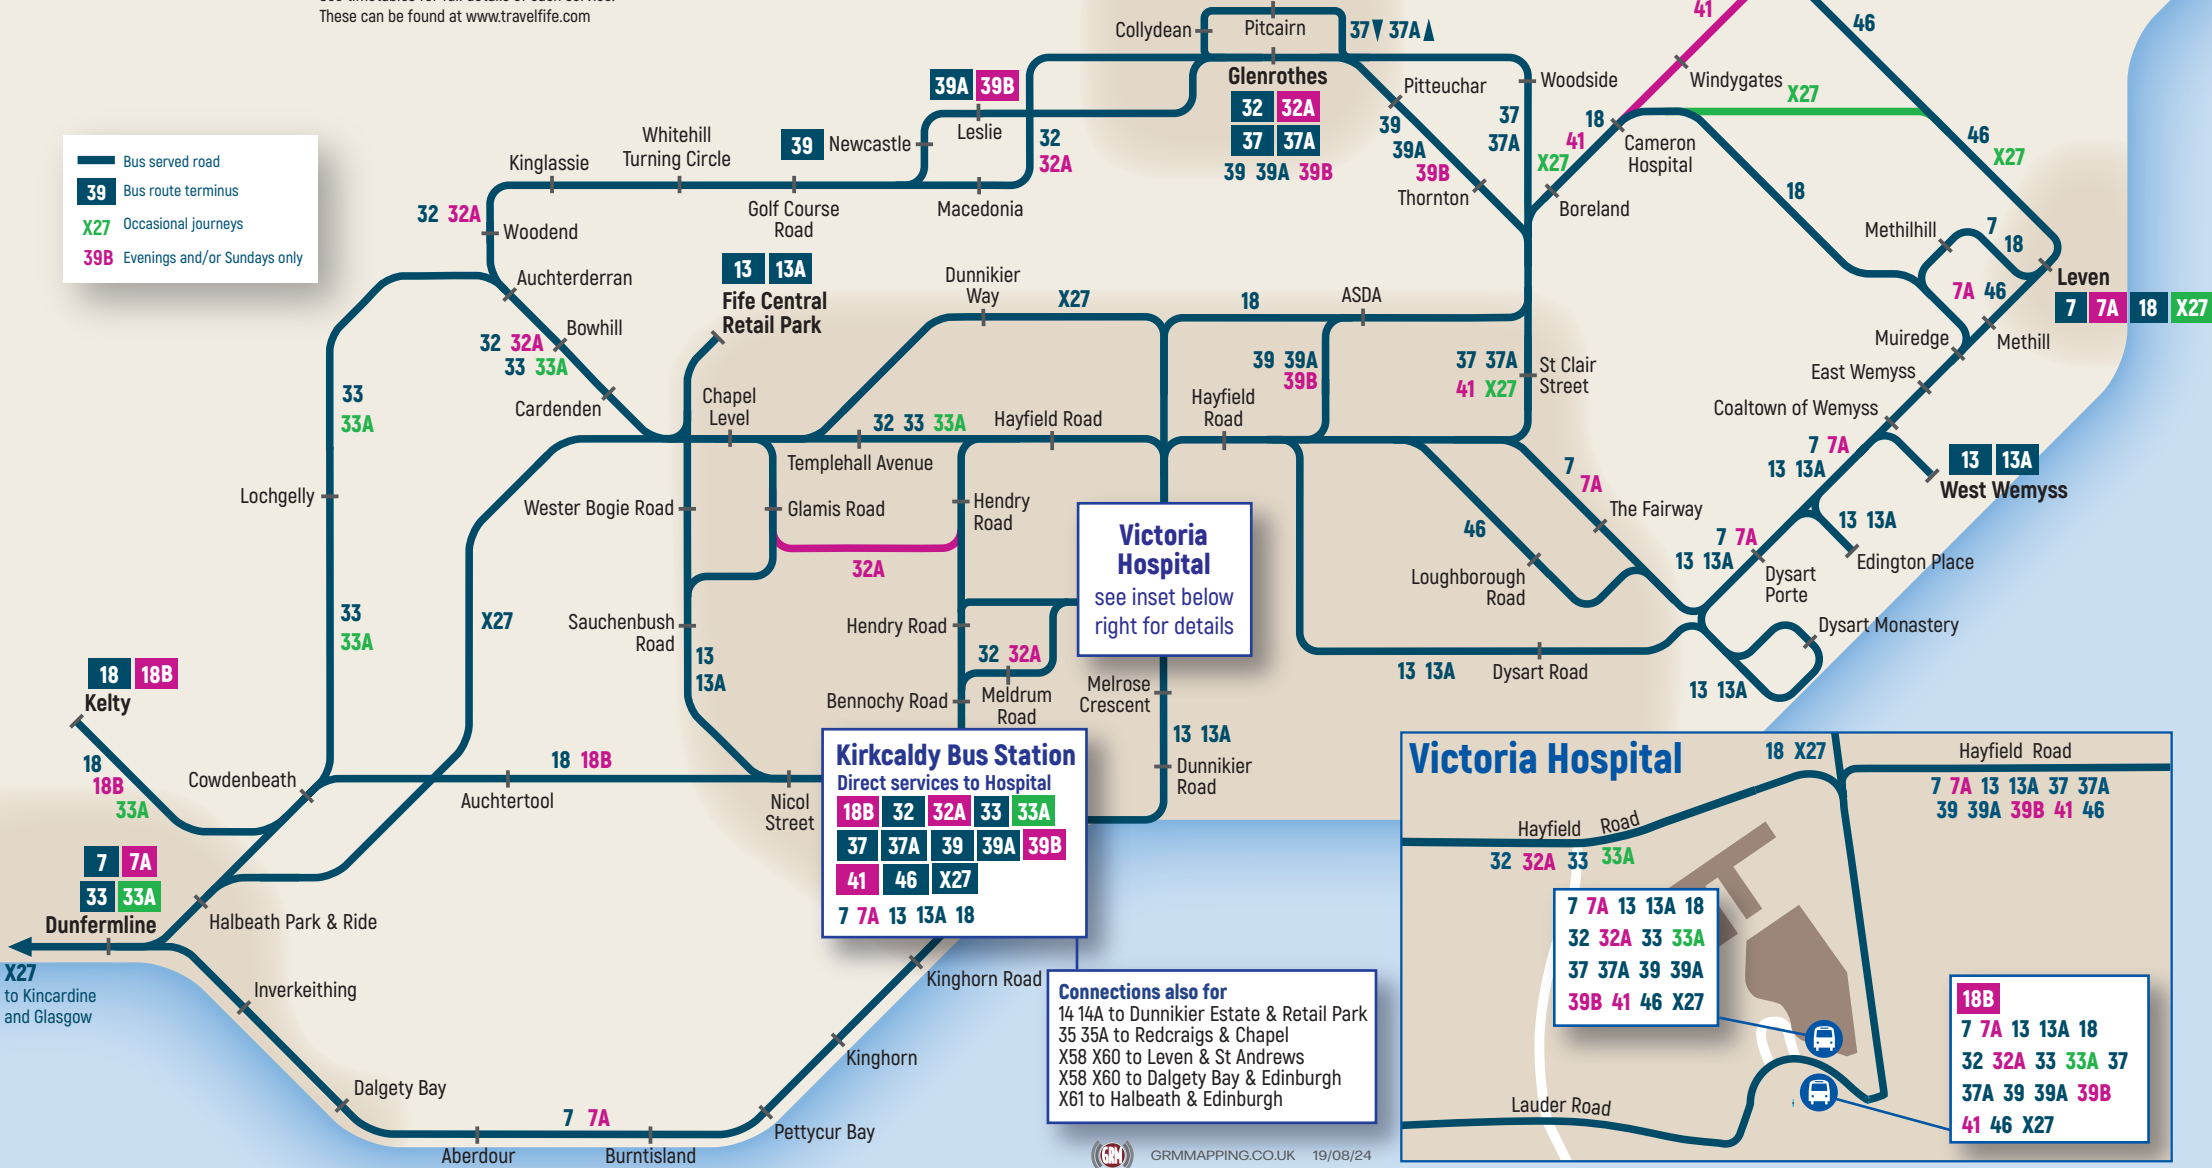

BT - Bay Travel SC - Stagecoach
See timetables for full details of each service.
These can be found at www.travelife.com

- Bus served road
- 39 Bus route terminus
- X27 Occasional journeys
- 39B Evenings and/or Sundays only

Kirkcaldy Bus Station
Direct services to Hospital

18B	32	32A	33	33A
37	37A	39	39A	39B
41	46	X27		

7 7A 13 13A 18

Connections also for
14 14A to Dunnikier Estate & Retail Park
35 35A to Redcraigs & Chapel
X58 X60 to Leven & St Andrews
X58 X60 to Dalgety Bay & Edinburgh
X61 to Halbeath & Edinburgh

Victoria Hospital

7 7A 13 13A 18
32 32A 33 33A
37 37A 39 39A
39B 41 46 X27

18B
7 7A 13 13A 18
32 32A 33 33A 37
37A 39 39A 39B
41 46 X27