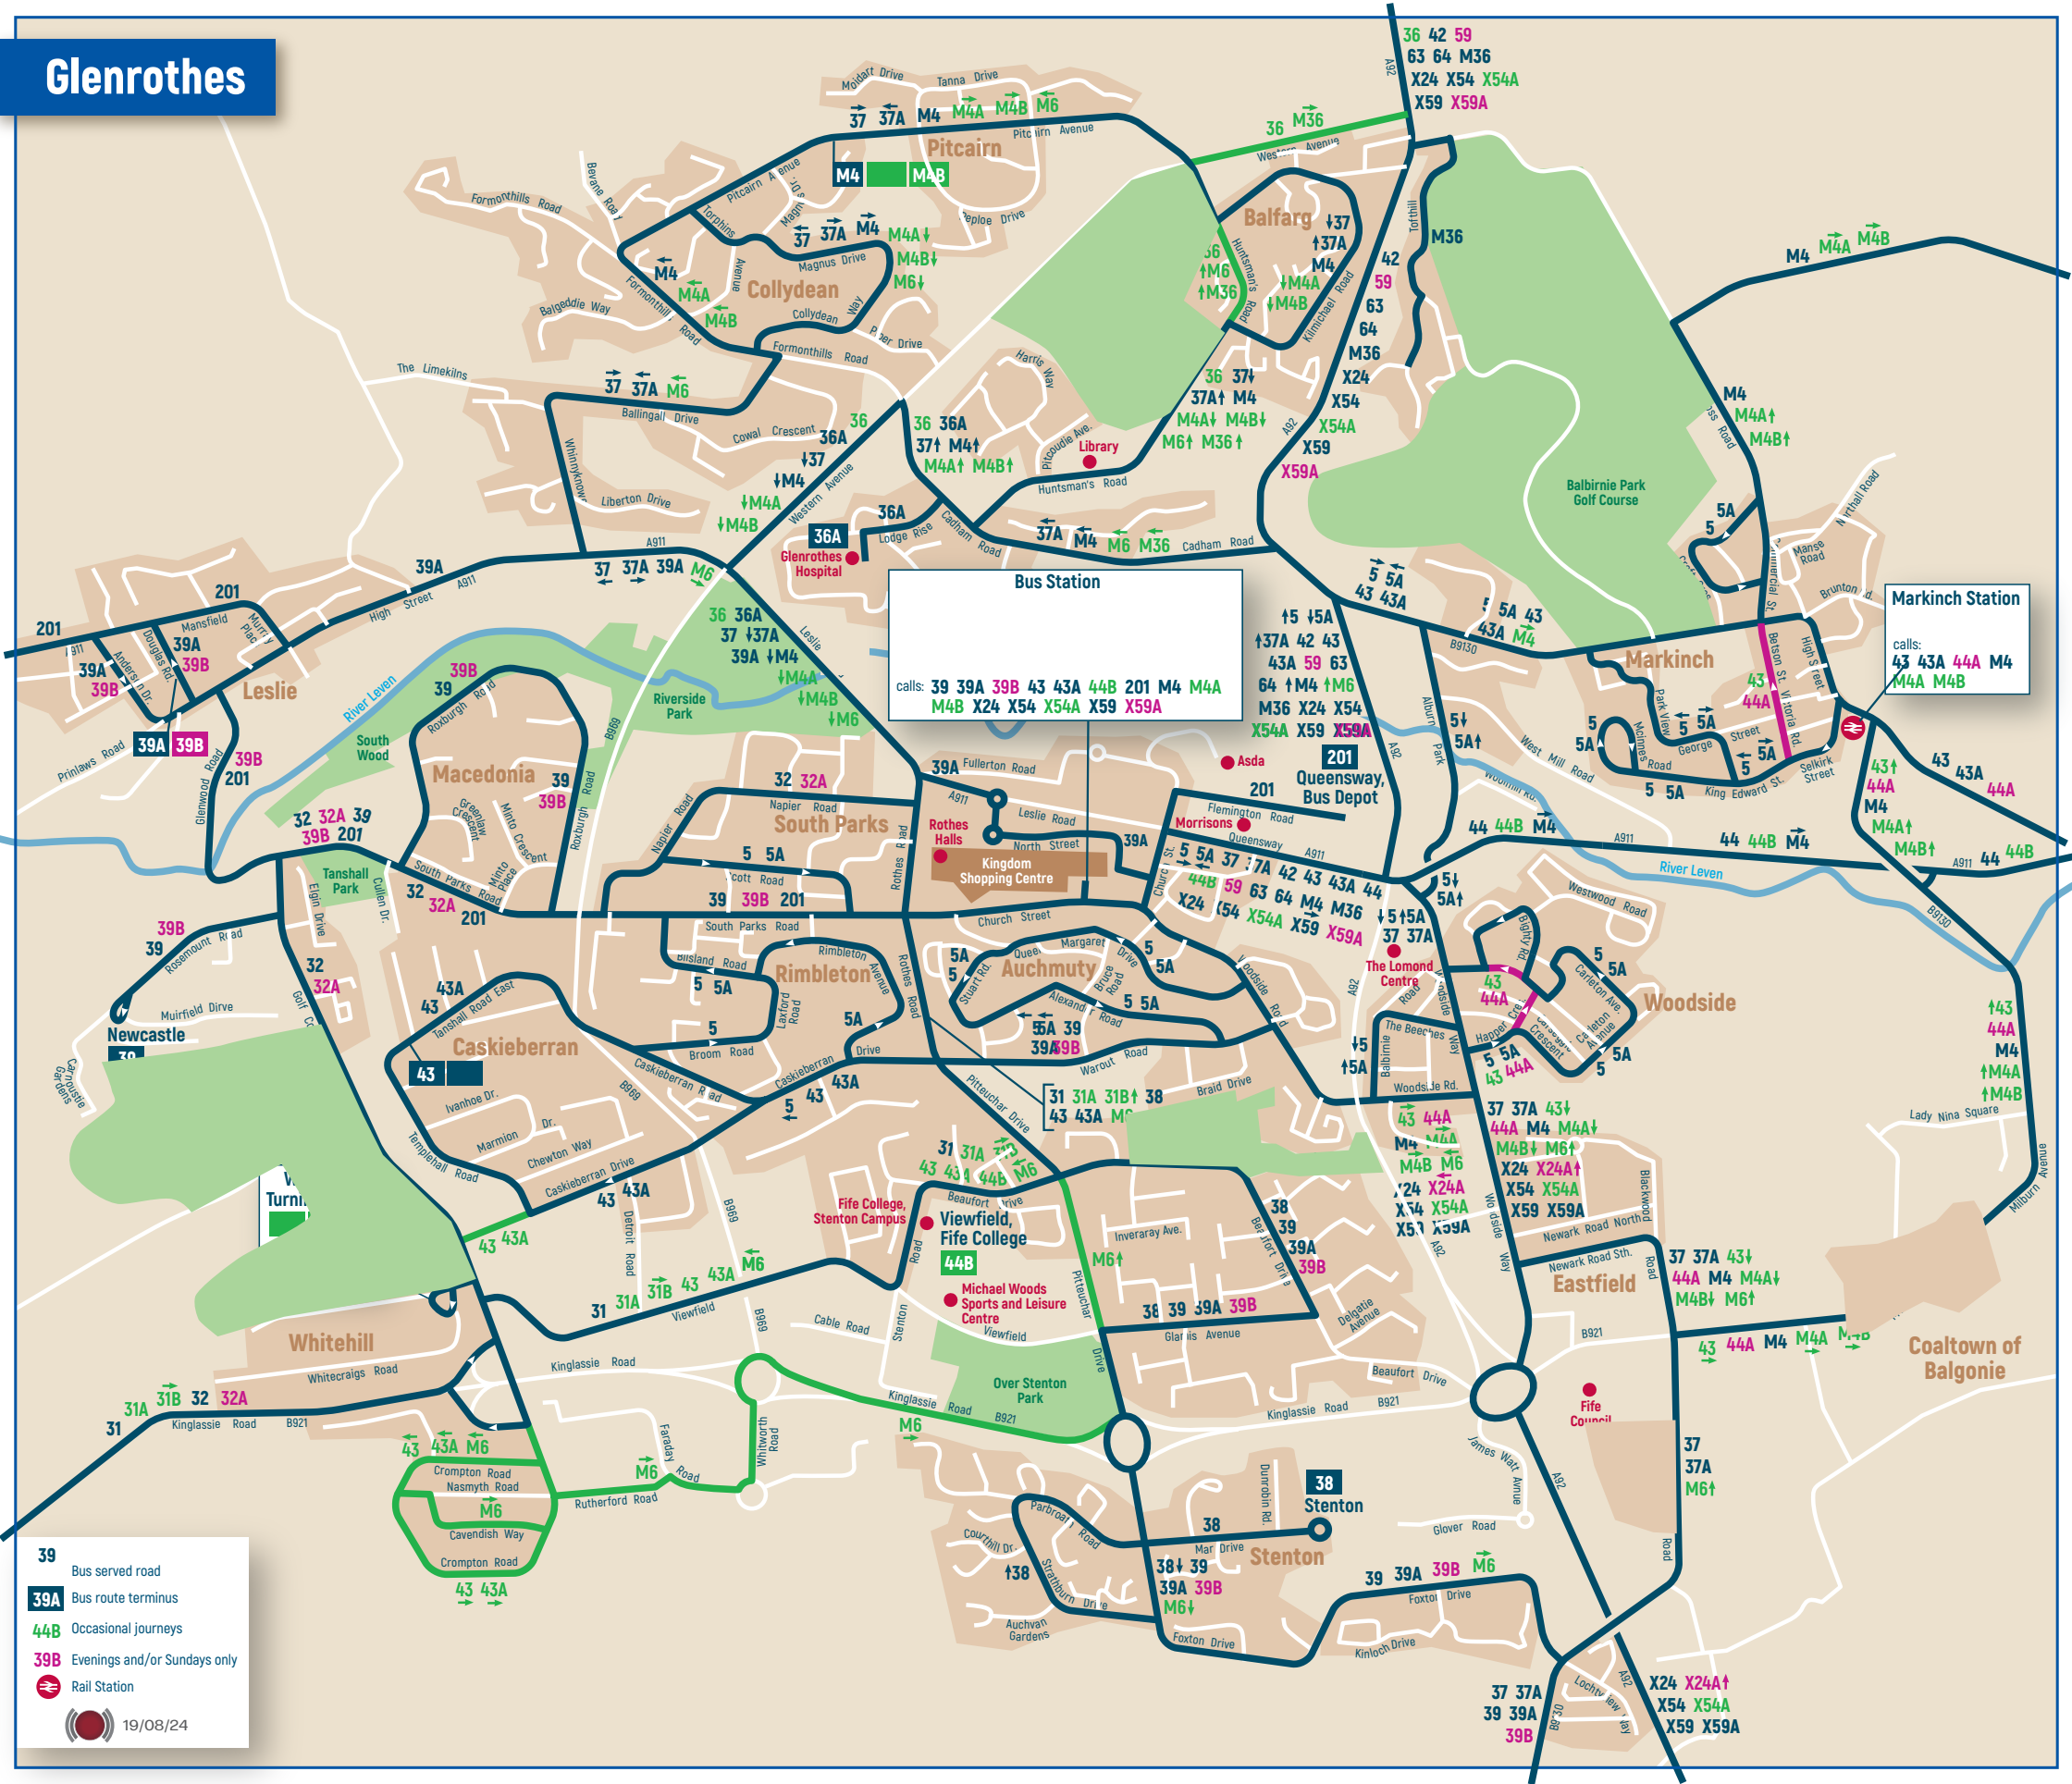

Glenrothes

Bus Station
 calls: 39 39A 39B 43 43A 44B 201 M4 M4A
 M4B X24 X54 X54A X59 X59A

Markinch Station
 calls: 43 43A 44A M4
 M4A M4B

- 39 Bus served road
- 39A Bus route terminus
- 44B Occasional journeys
- 39B Evenings and/or Sundays only
- Rail Station
- 19/08/24