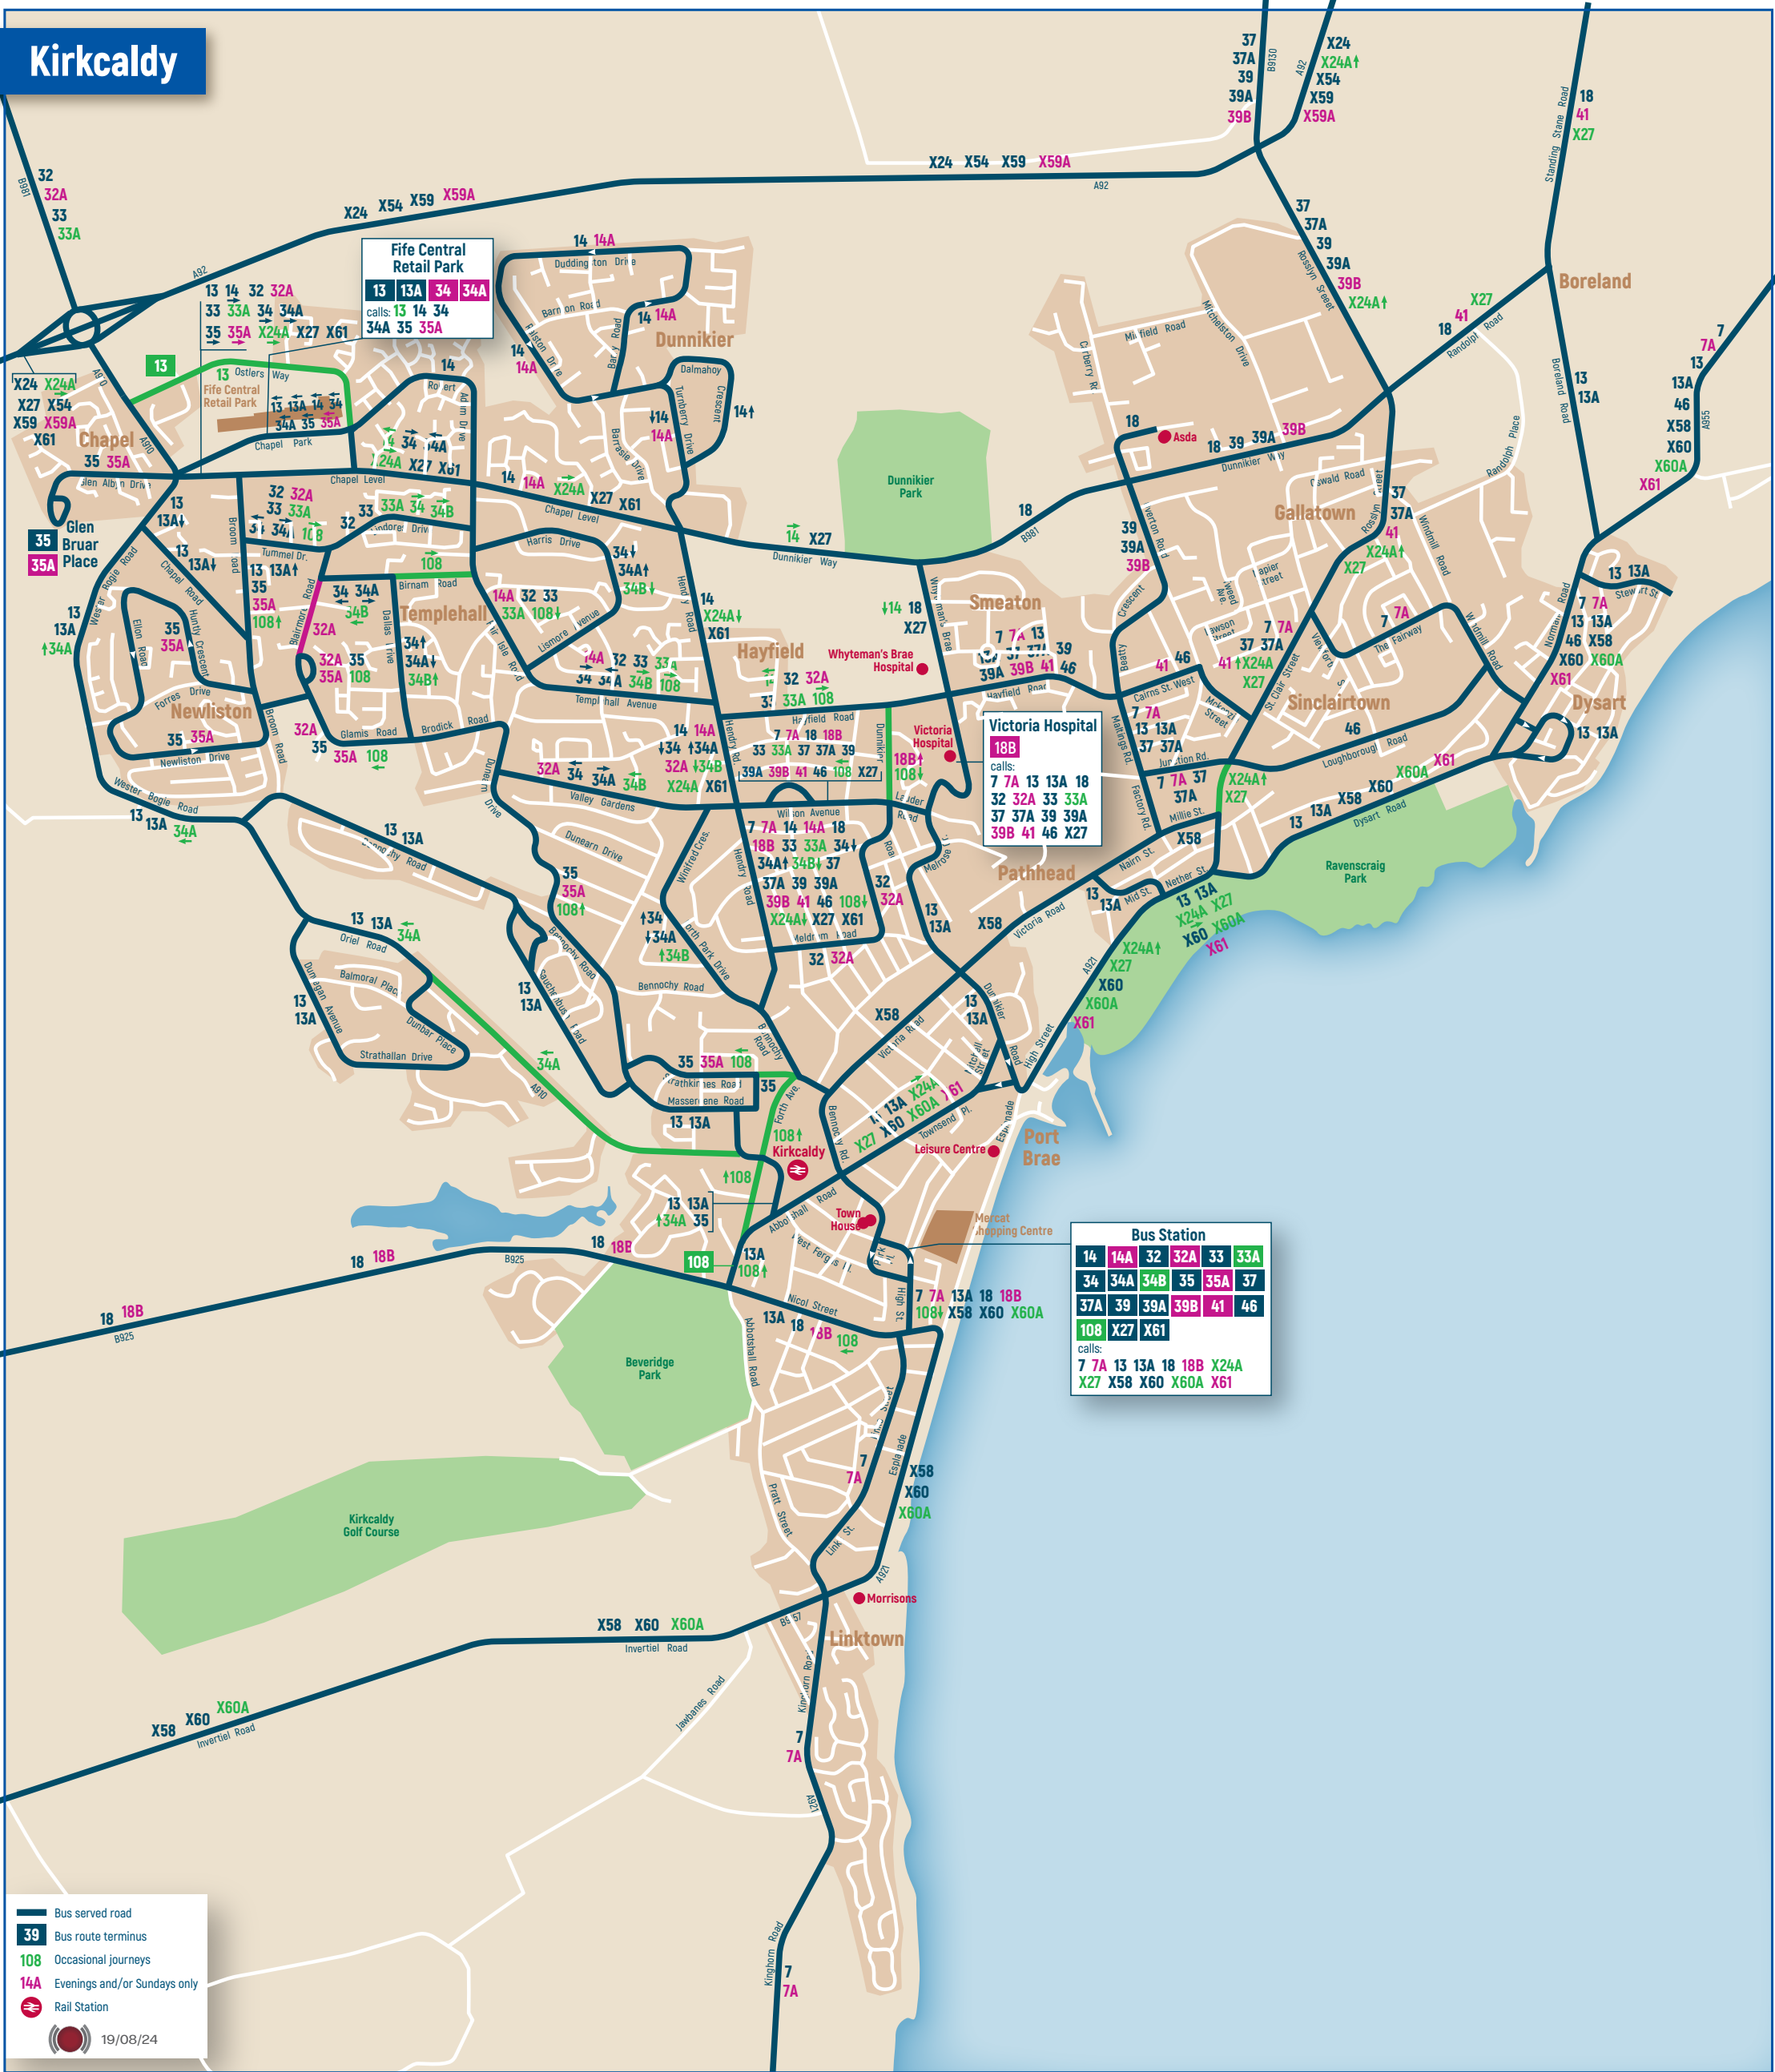

Kirkcaldy

Fife Central Retail Park
 13 13A 34 34A
 calls: 13 14 34
 34A 35 35A

Victoria Hospital
 18B
 calls:
 7 7A 13 13A 18
 32 32A 33 33A
 37 37A 39 39A
 39B 41 46 X27

Bus Station
 14 14A 32 32A 33 33A
 34 34A 34B 35 35A 37
 37A 39 39A 39B 41 46
 108 X27 X61
 calls:
 7 7A 13 13A 18 18B X24A
 X27 X58 X60 X60A X61

- Bus served road
- Bus route terminus
- Occasional journeys
- Evenings and/or Sundays only
- Rail Station
- 19/08/24