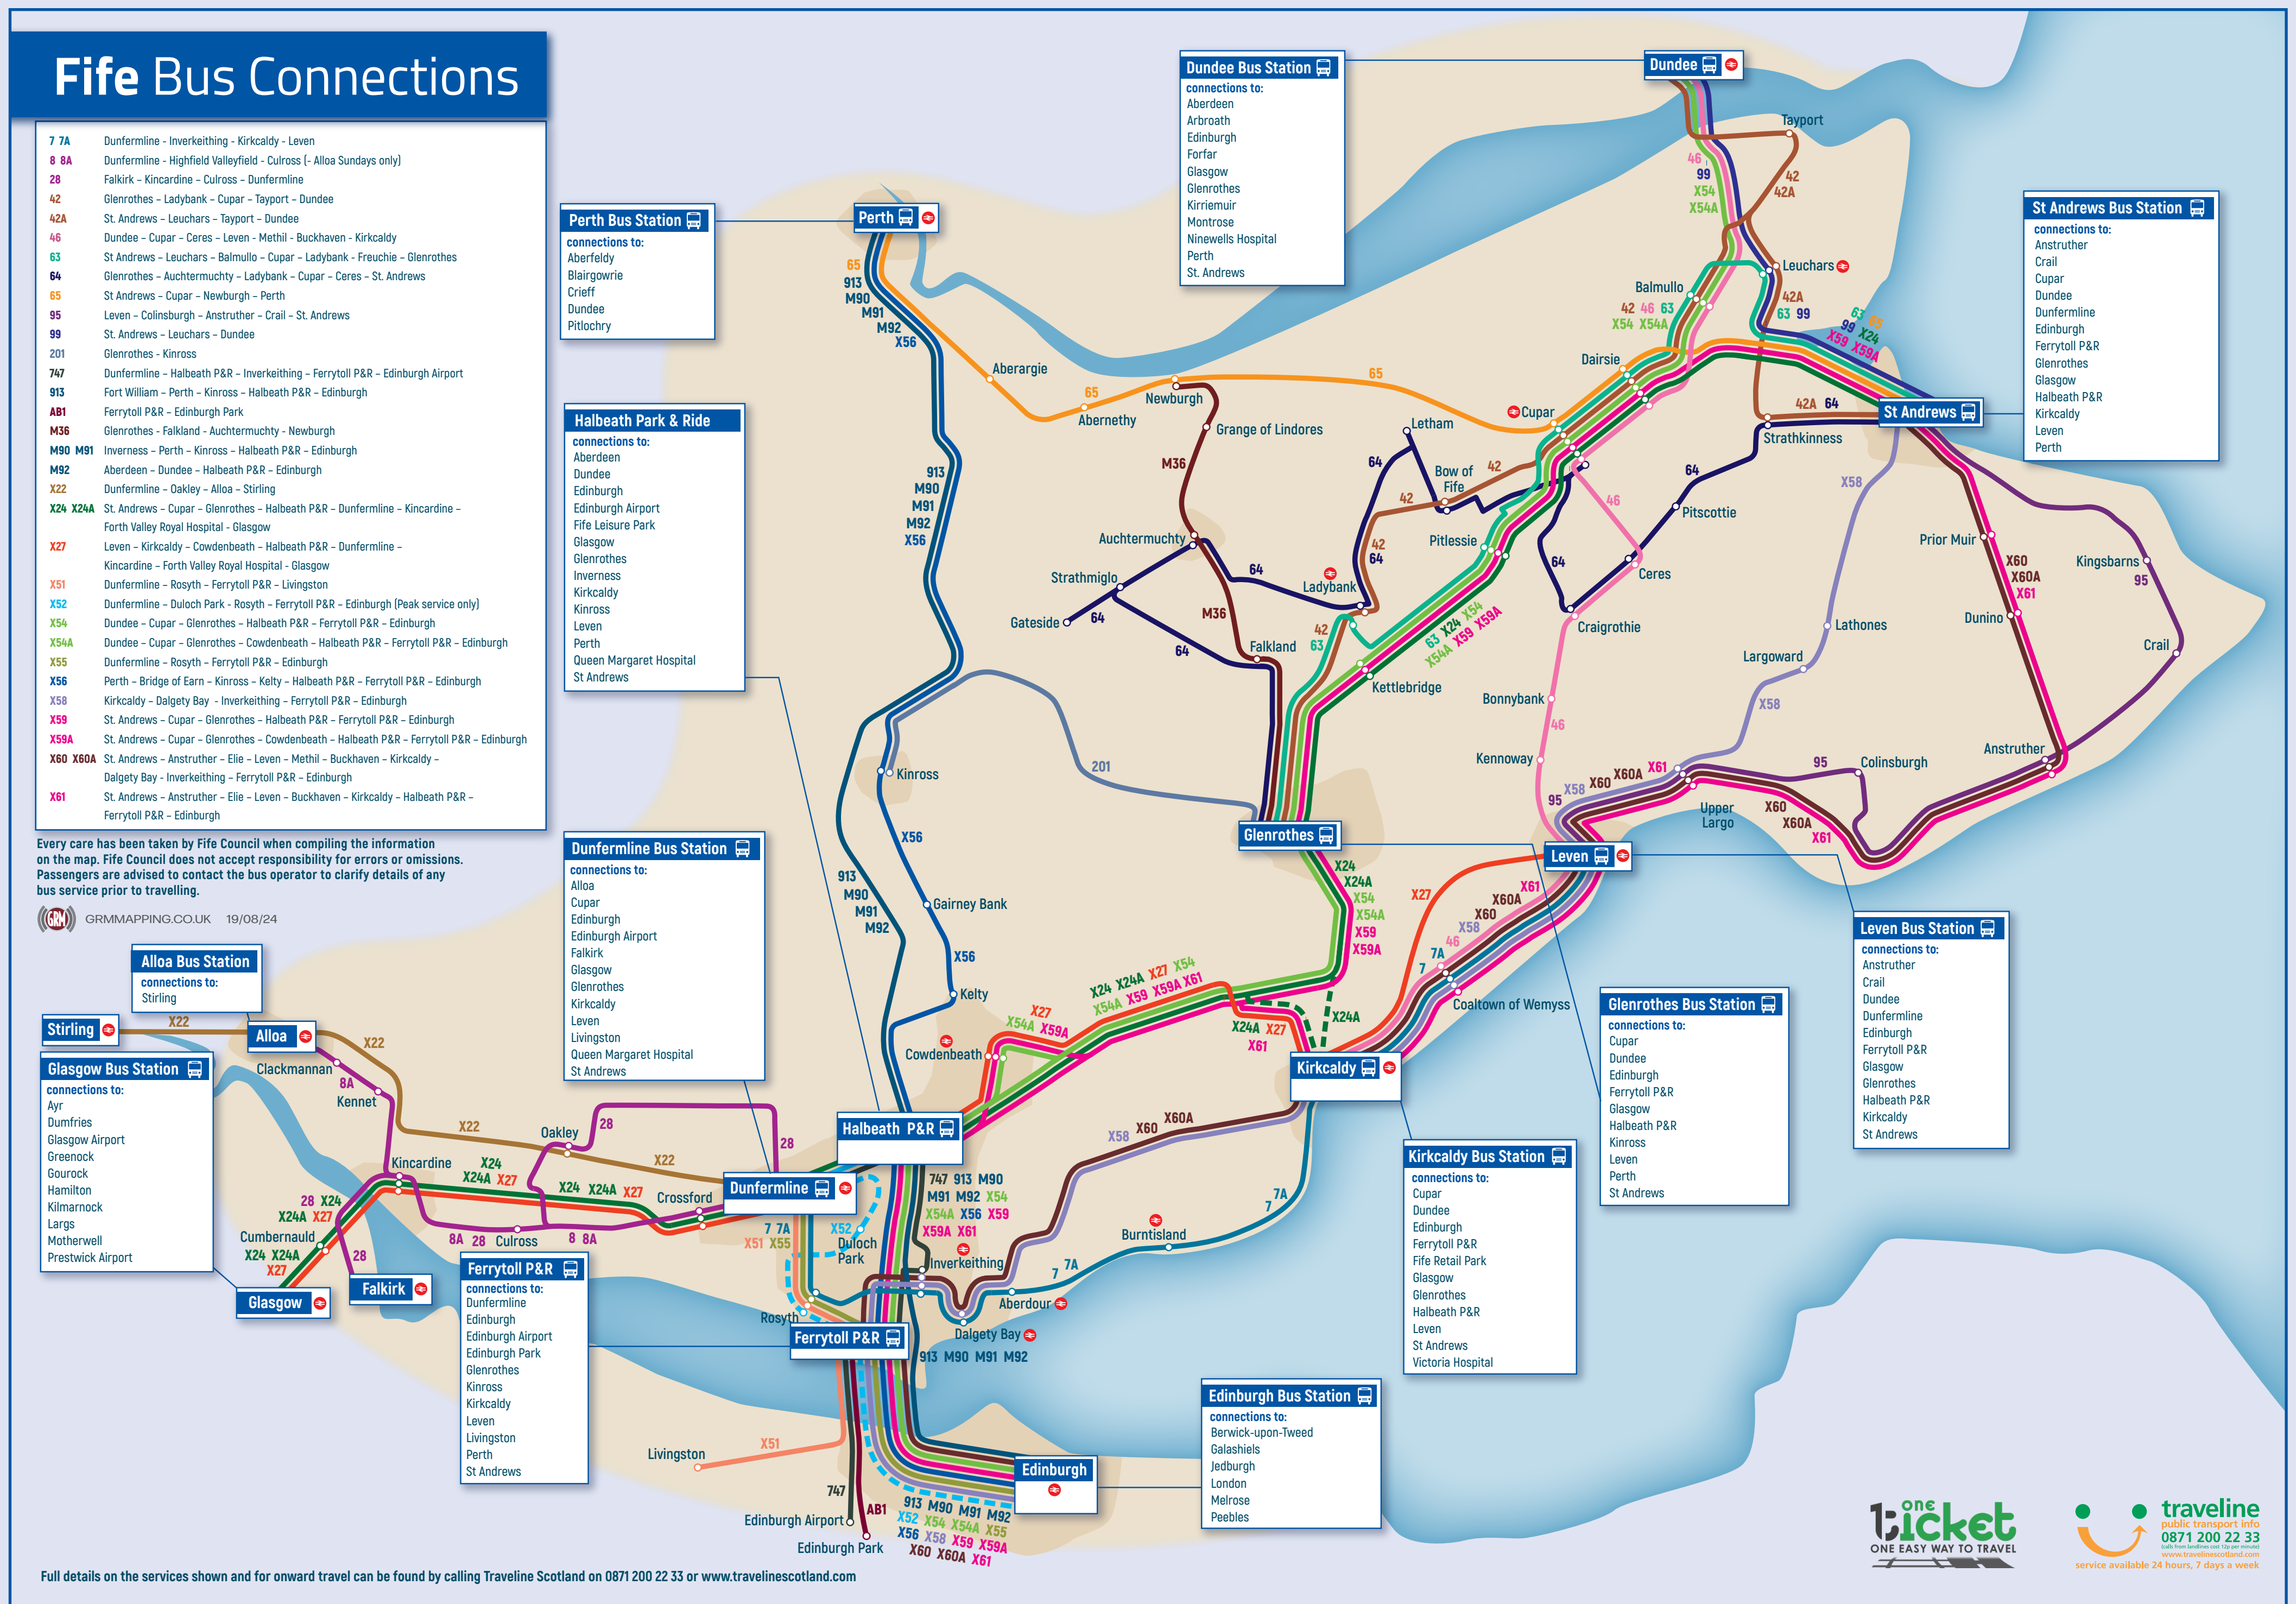

Buses from Dunfermline

from 19 August 2024

Fife Council Interactive travel website

Take the stress out of your journey in Fife and beyond by visiting our simple to use interactive website. Find the best route to your destination from your closest bus stop to your intended destination

<http://www.cartogold.co.uk/fife/map.html>

please visit us at

Every care has been taken by Fife Council when compiling the information on this publication. Fife Council does not accept responsibility for errors or omissions. Passengers are advised to contact the bus operator to clarify details of any bus service prior to travelling.

Thank you for helping keep your bus station safe and clean

traveline public transport info
0871 200 22 33
Calls cost 12p per minute plus your phone company's access charge
www.traveline.info