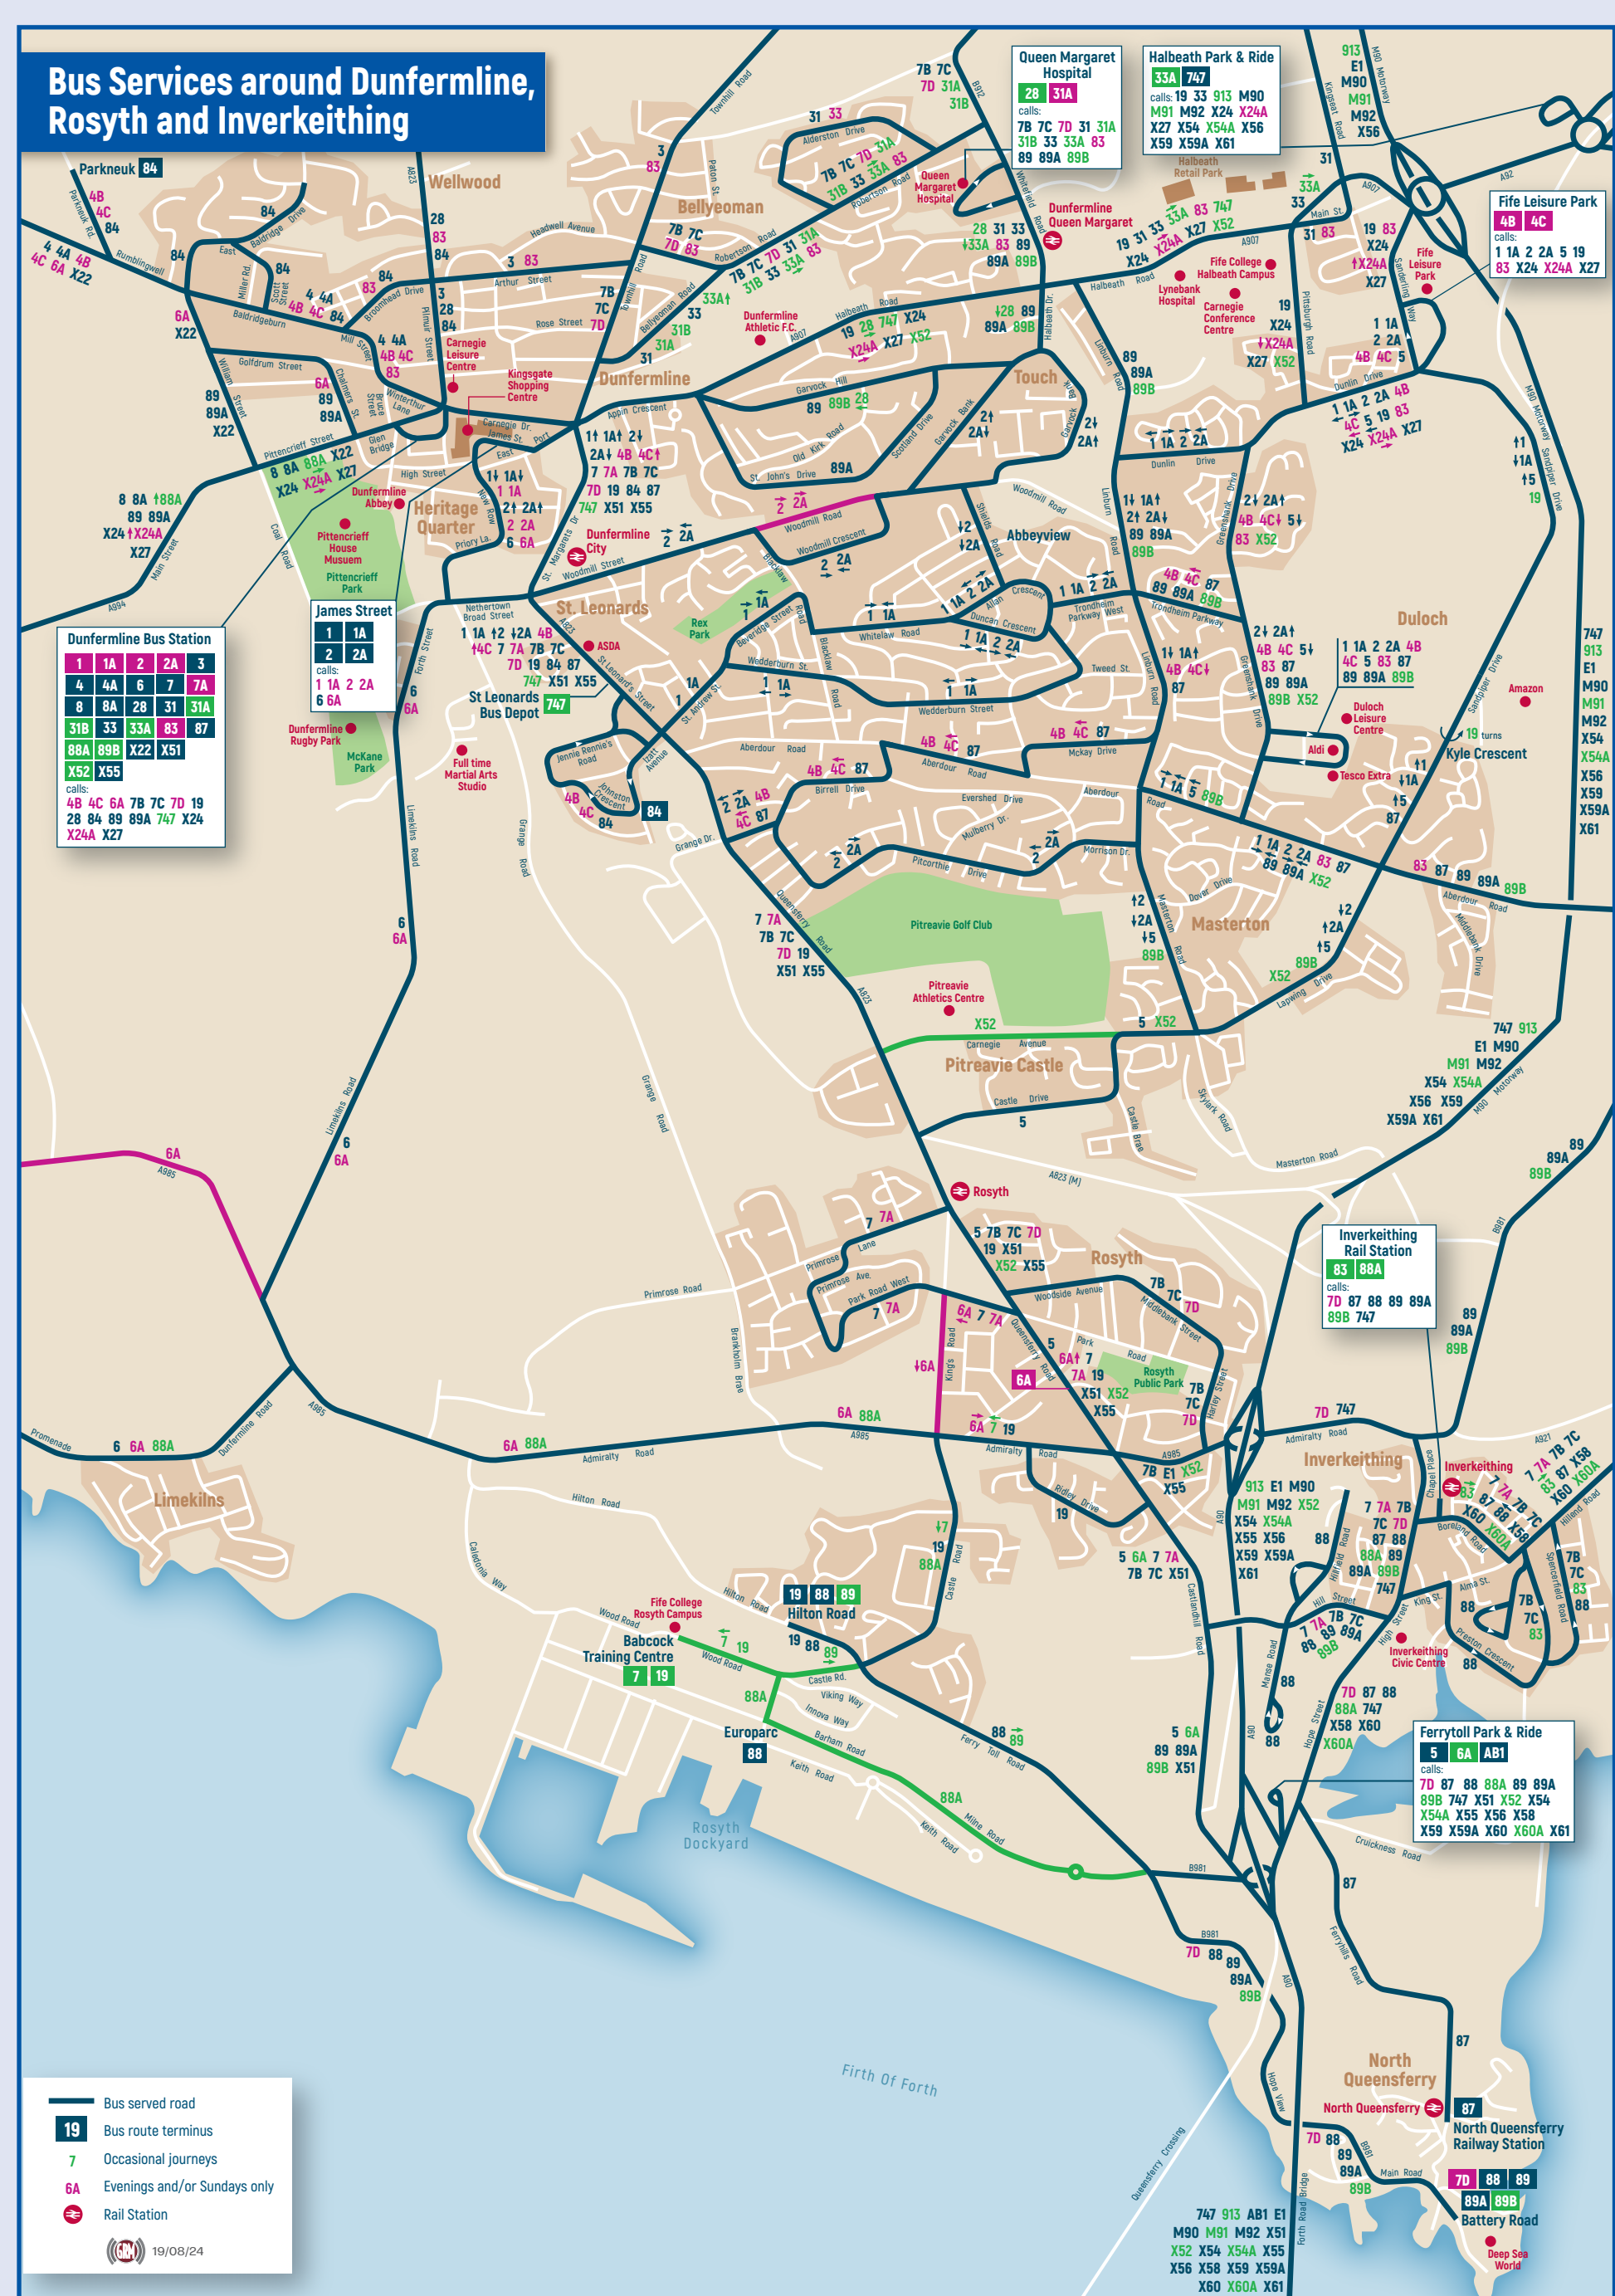

Buses from Dunfermline

from 19 August 2024

Fife Council Interactive travel website

Take the stress out of your journey in Fife and beyond by visiting our simple to use interactive website. Find the best route to your destination from your closest bus stop to your intended destination

<http://www.cartogold.co.uk/fife/map.html>

please visit us at

Every care has been taken by Fife Council when compiling the information on this publication. Fife Council does not accept responsibility for errors or omissions. Passengers are advised to contact the bus operator to clarify details of any bus service prior to travelling.

Thank you for helping keep your bus station safe and clean

traveline public transport info
0871 200 22 33
Calls cost 12p per minute plus your phone company's access charge
www.traveline.info