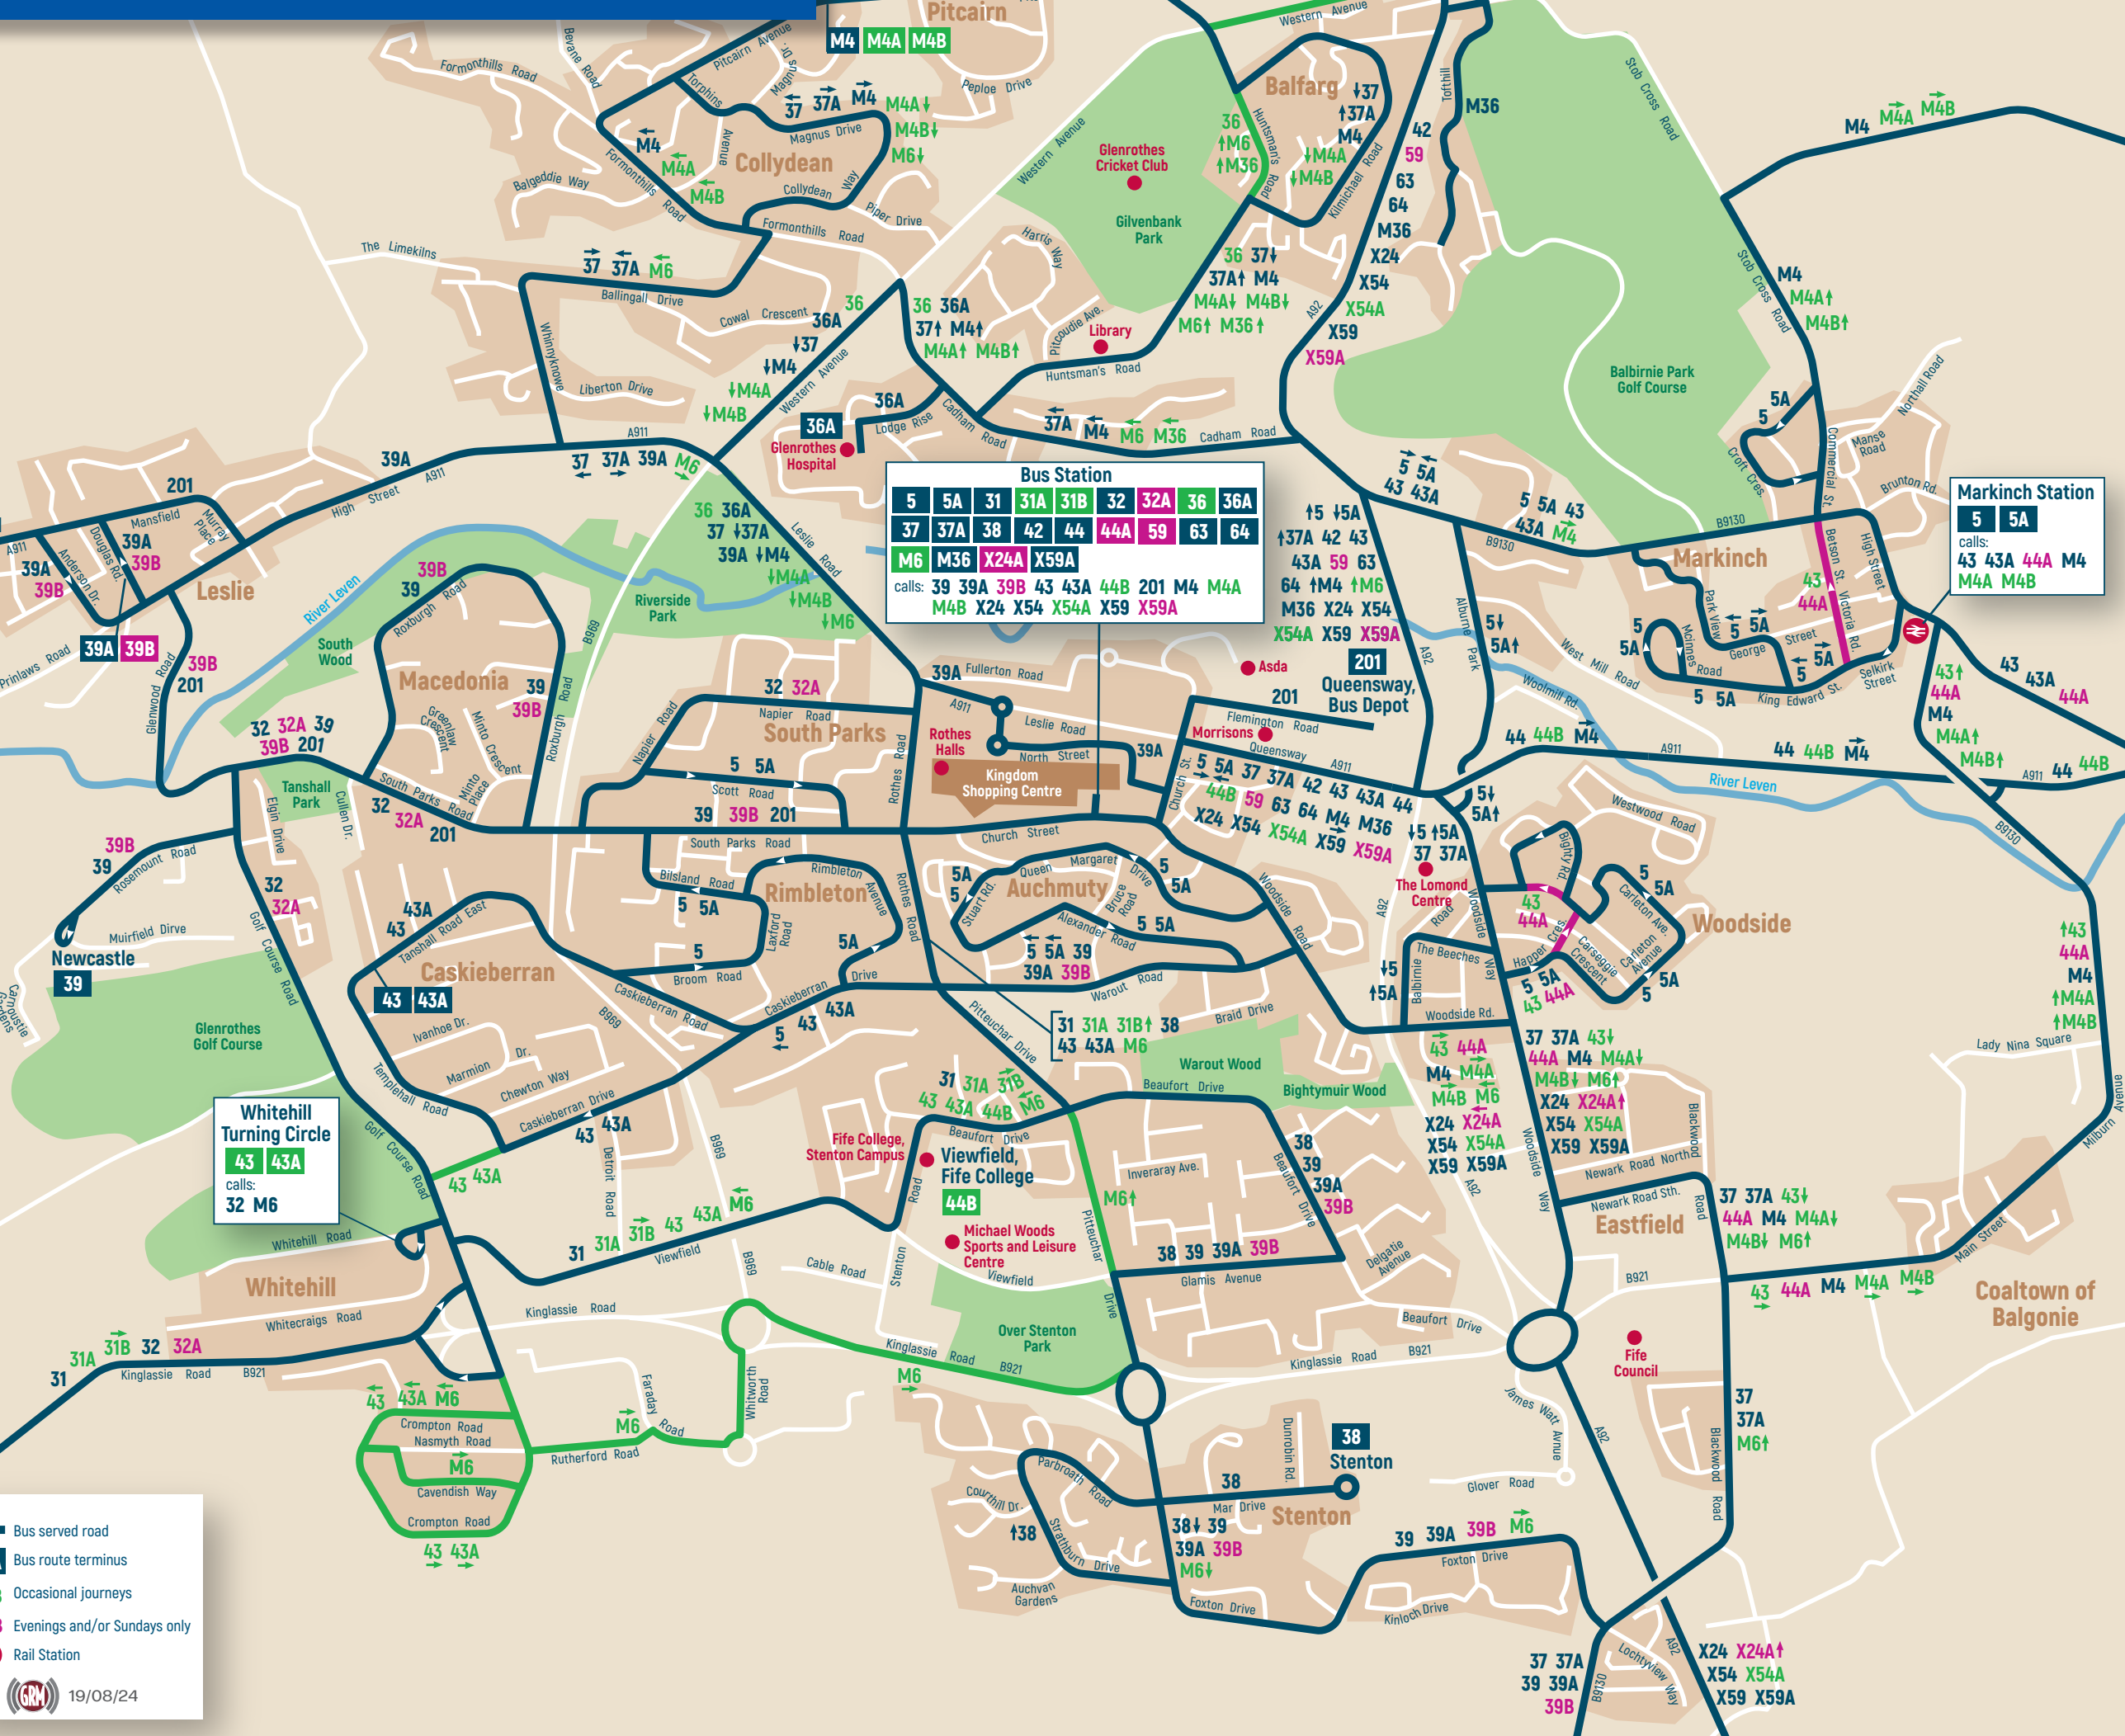

Bus services around Glenrothes

Fife Council Interactive travel website

Take the stress out of your journey in Fife and beyond by visiting our simple to use interactive website. Find the best route to your destination from your closest bus stop to your intended destination

please visit us at <http://www.cartogold.co.uk/fife/map.html>

All details correct at time of production. Most buses do not run on Christmas Day, Boxing Day or New Year's Day.

GRMMAPPING.CO.UK

Thank you for helping to keep your bus station safe and clean

traveline public transport info 0871 200 22 33

www.traveline.info