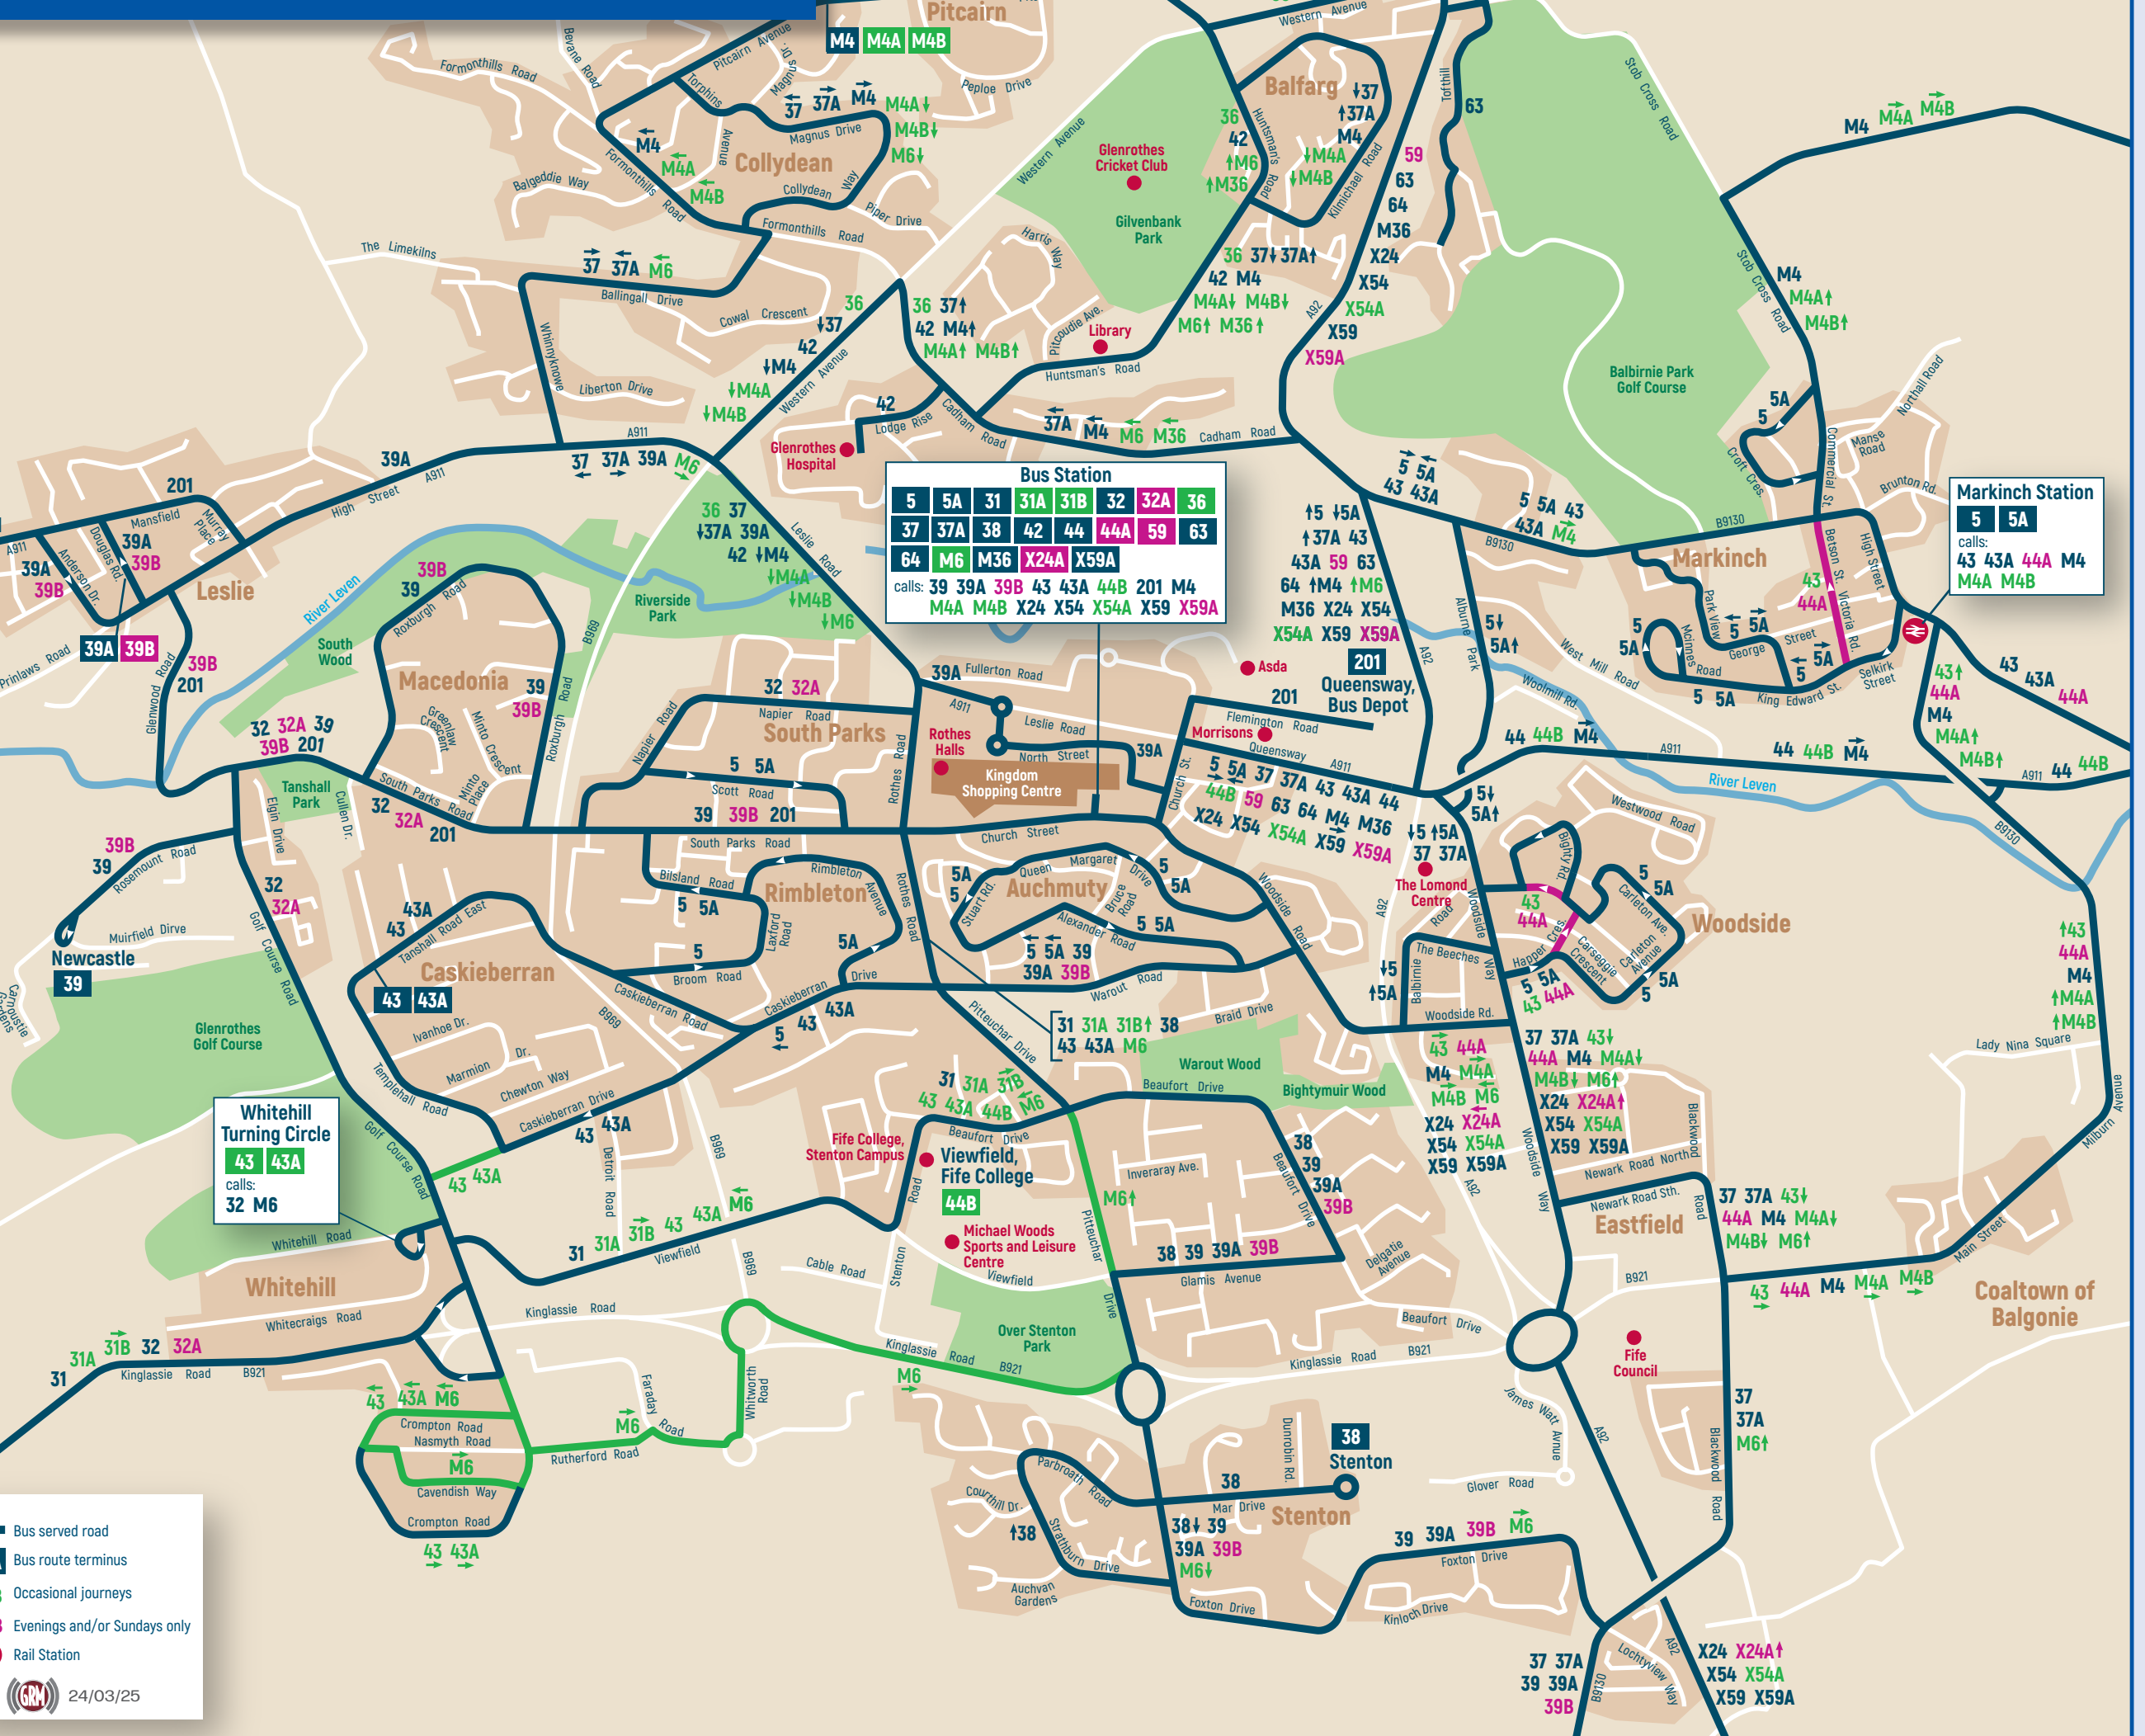

Bus services around Glenrothes

Fife Council Interactive travel website

Take the stress out of your journey in Fife and beyond by visiting our simple to use interactive website. Find the best route to your destination from your closest bus stop to your intended destination

please visit us at <http://www.cartogold.co.uk/fife/map.html>

All details correct at time of production. Most buses do not run on Christmas Day, Boxing Day or New Year's Day.

GRIMMAPPING.CO.UK

Thank you for helping to keep your bus station safe and clean

traveline
public transport info
0871 200 22 33
Calls cost 12p per minute plus your phone company's access charge
www.traveline.info