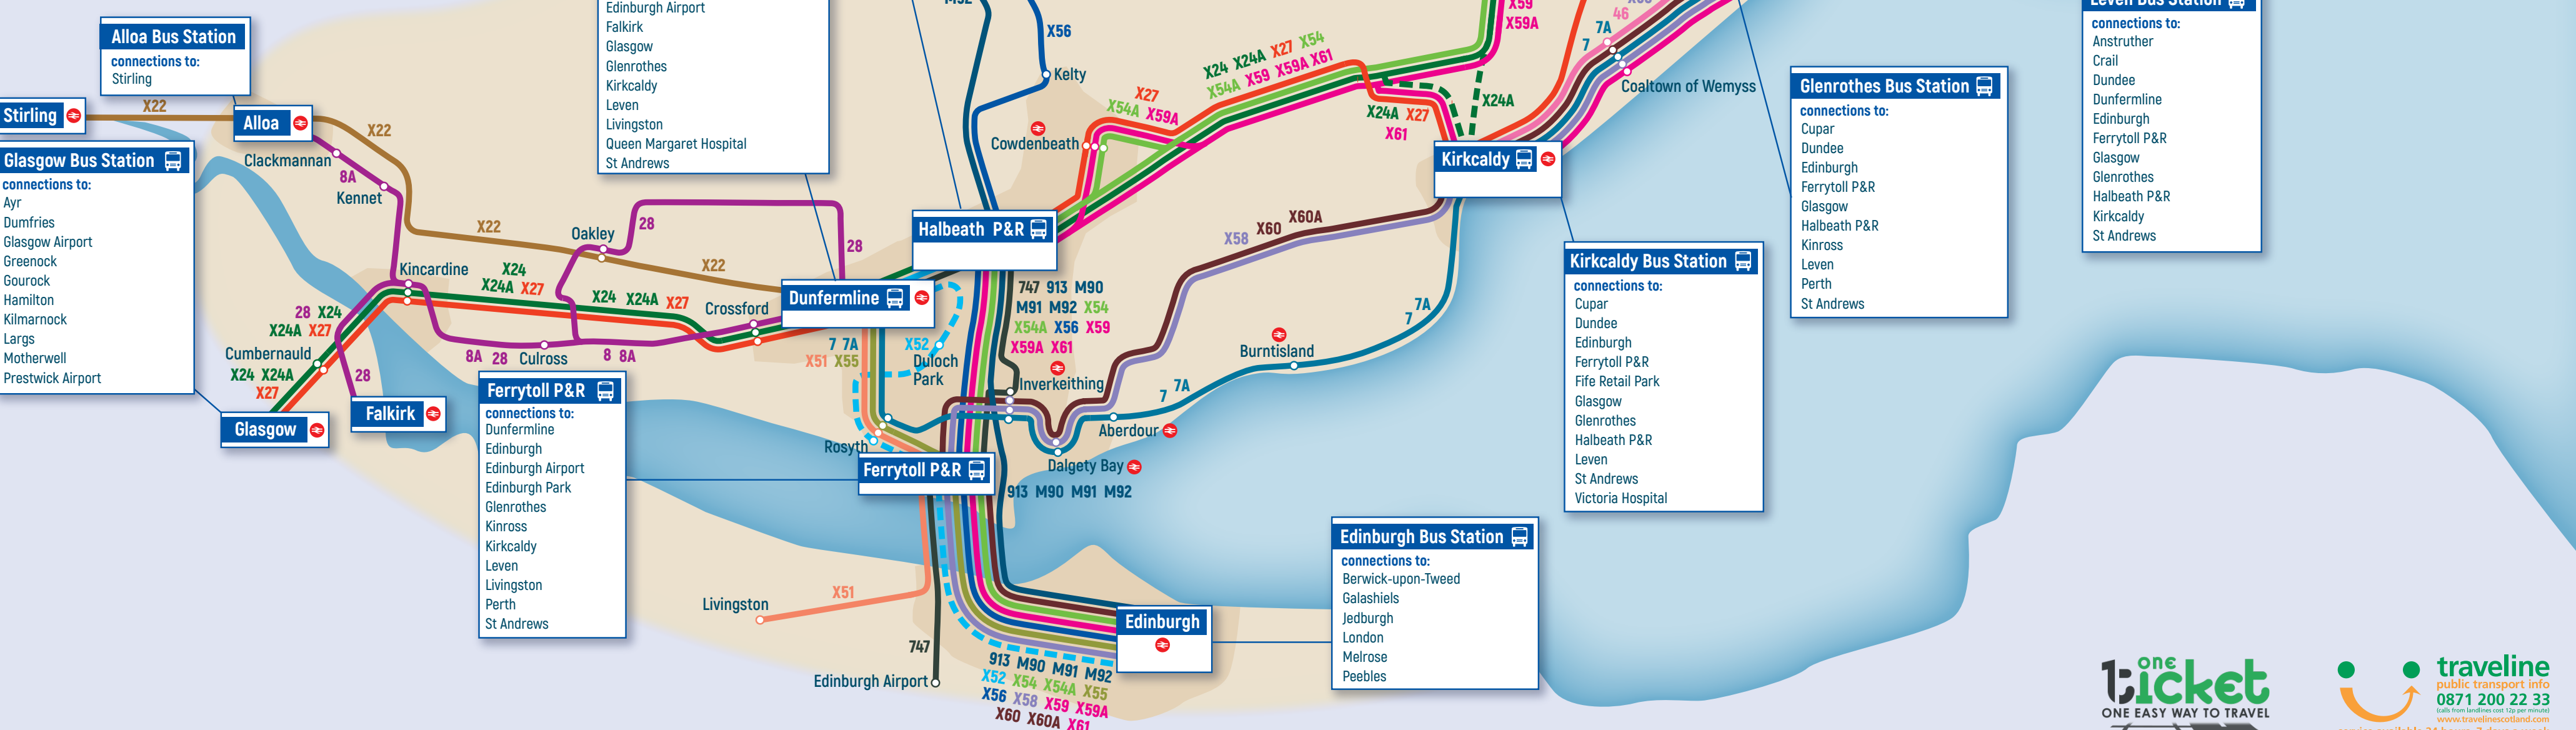

Buses from Glenrothes

from 24 March 2025

Fife Bus Connections

GRIMMAPPING.CO.UK 24/03/25