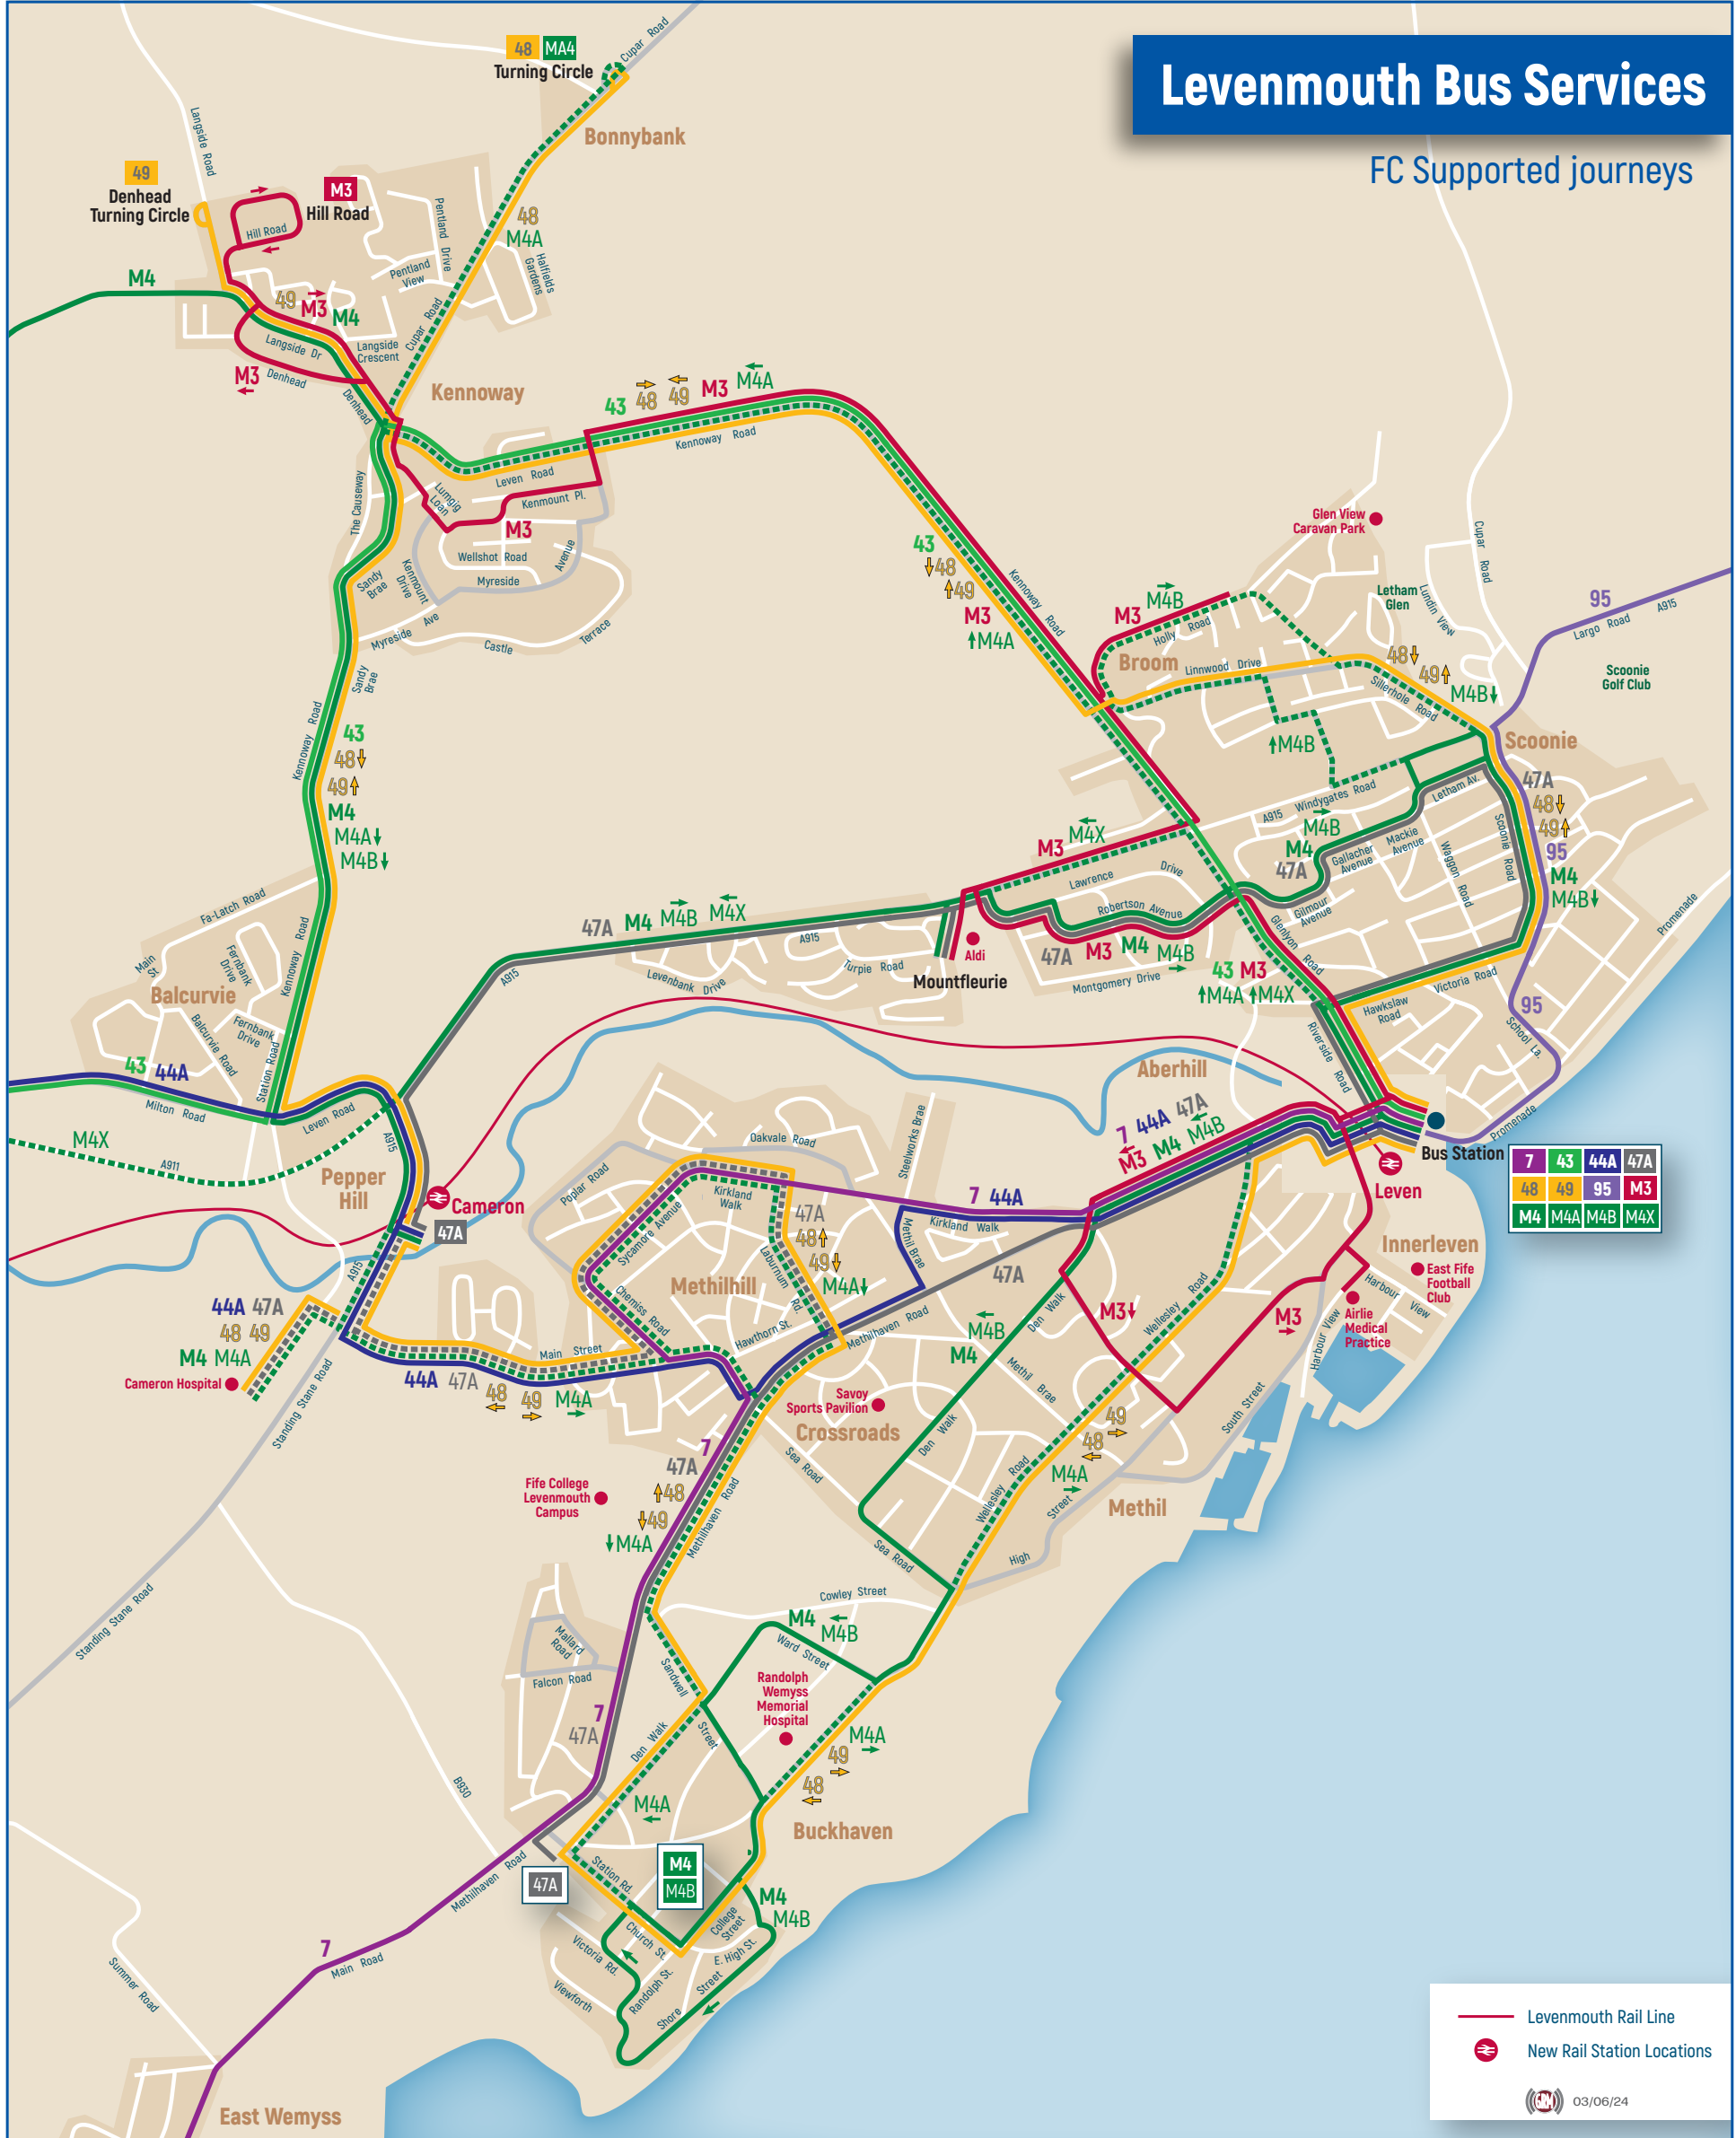

# Levenmouth Bus Services

FC Supported journeys

7	43	44A	47A
48	49	95	M3
M4	M4A	M4B	M4X

Levenmouth Rail Line  
 New Rail Station Locations  
 03/06/24