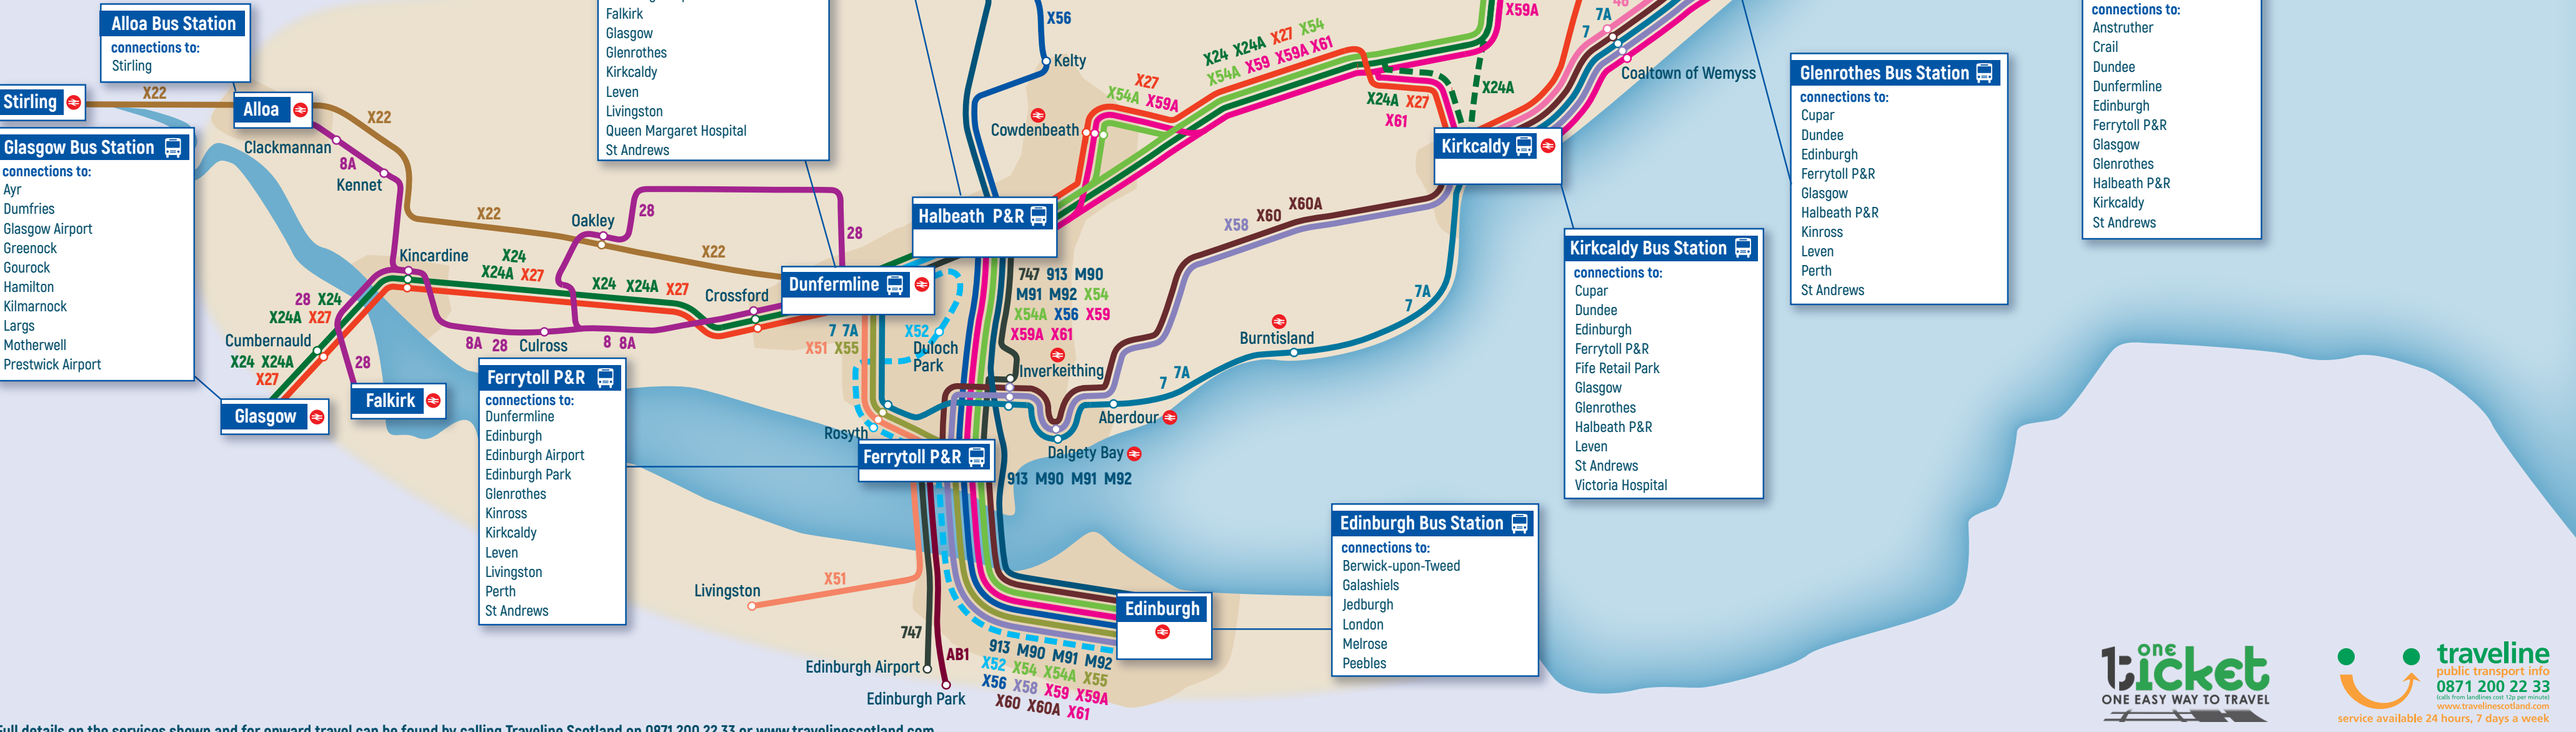

Buses from Leven

from 19 August 2024

Fife Bus Connections

GRMMAPPING.CO.UK 19/08/24

Full details on the services shown and for onward travel can be found by calling Traveline Scotland on 0871 200 22 33 or www.travelinescotland.com