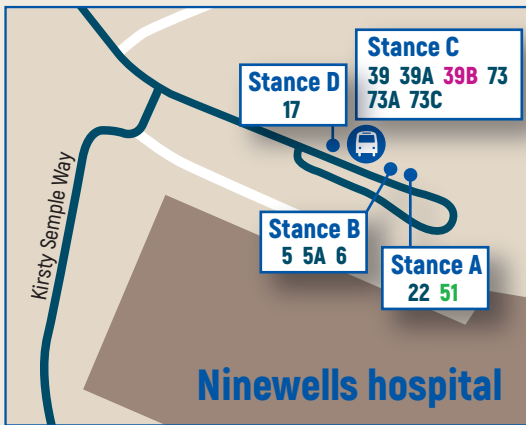

MW - Moffat & Williamson SC - Stagecoach XD - Xplore Dundee

See timetables for details of each service. These can be found at www.travelfife.com or www.travelinescotland.com

Ninewells hospital
Connecting bus services from Dundee city centre
Xplore Dundee **5 5A 6 17 22**
Stagecoach **39 39A 39B 73 73A 73C**
M&W **51**

Dundee city centre
41 41A 41B 42 42A 46
77 77B 92 99 X54 X54A