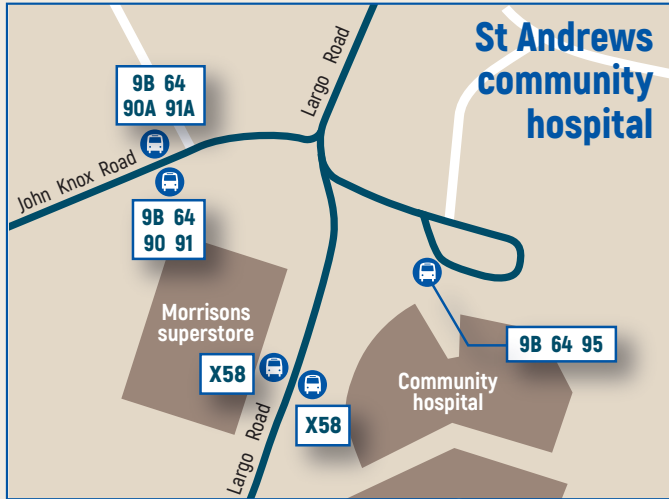

This map and guide is produced by Fife Council,
Bankhead Central, Bankhead Park,
Glenrothes, Fife KY7 6GH

Tel 03451 55 00 00
www.fifedirect.org.uk

How to get there by public transport

from 19th August 2024

St Andrews community hospital

Public transport guide

Bus served road
 Bus route terminus

Bus	Operator	Route description	Monday to Friday		Saturday		Sunday	
			Daytime	Evening	Daytime	Evening	Daytime	Evening
9B	MW	St Andrews - Community Hospital - Scooniehill - St Andrews	30 mins	-	30 mins	-	-	-
64	MW	St Andrews - Community Hospital - Strathkinness - Ceres - Cupar - Ladybank - Auchtermuchty - Glenrothes	60 mins	60 mins	60 mins	60 mins	120 mins	2 journeys
90 91	SC	St Andrews - Lamond Drive - Morrisons (for Community Hospital) - Bogward - Buchanan Gardens - St Andrews	30 mins	60 mins	30 mins	60 mins	60 mins	60 mins
90A 91A	SC	St Andrews - Buchanan Gardens - Bogward - Morrisons (for Community Hospital) - Lamond Drive - St Andrews	30 mins	60 mins	30 mins	60 mins	60 mins	60 mins
95	SC	Leven - Lundin Links - Colinsburgh - Elie - St Monans - Anstruther - Crail - Community Hospital* - St Andrews	60 mins	-	60 mins	-	-	-
X58	SC	Edinburgh - Ferrytoll P&R - Dalgety Bay - Kirkcaldy - Leven - Largoward - Community Hospital (A915 Largo Road) - St Andrews	60 mins	-	60 mins	-	-	-

* Route 95 only serves Community Hospital on Monday-Saturday daytime journeys towards St Andrews. Customers making return journeys may board at the Community Hospital and travel via St Andrews bus station.

SC - Stagecoach MW - Moffat & Williamson

St Andrews community hospital
 see inset top left for details