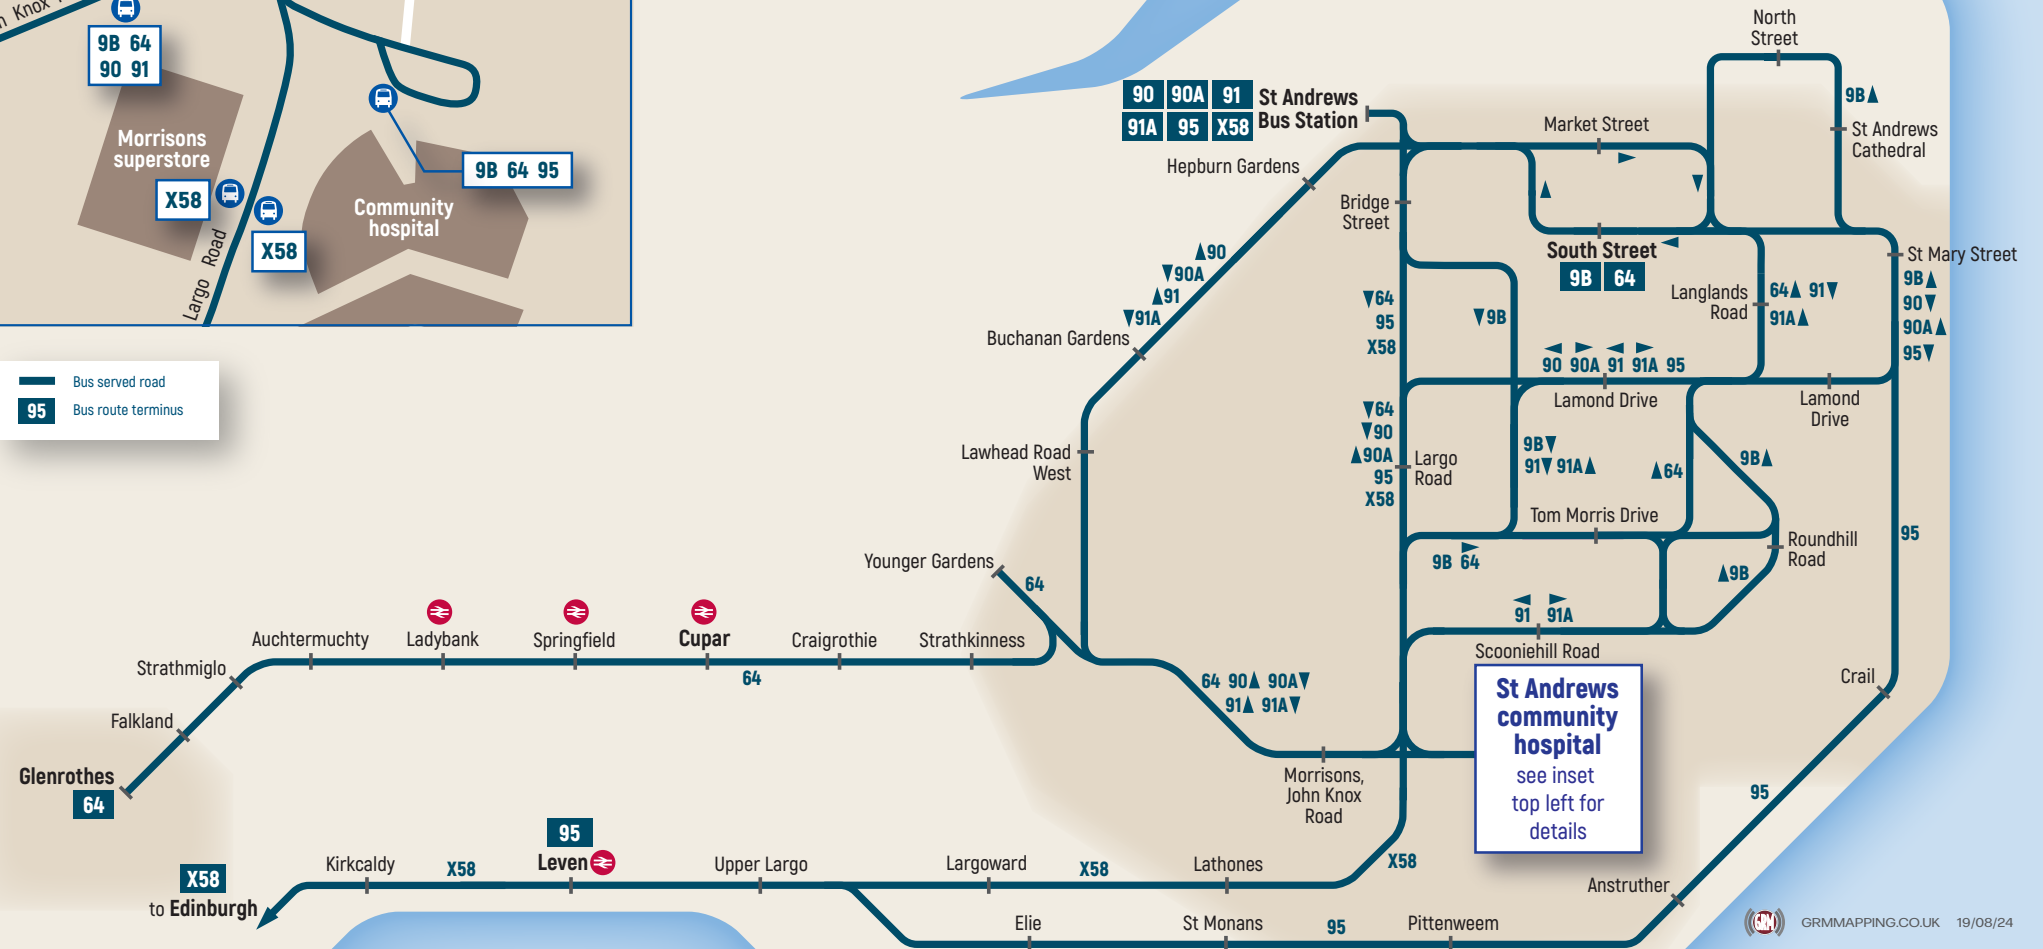

St Andrews community hospital

Public transport guide

Bus served road
 Bus route terminus

Bus	Operator	Route description	Monday to Friday		Saturday		Sunday	
			Daytime	Evening	Daytime	Evening	Daytime	Evening
9B	MW	St Andrews - Community Hospital - Scooniehill - St Andrews	30 mins	-	30 mins	-	-	-
64	MW	St Andrews - Community Hospital - Strathkinness - Ceres - Cupar - Ladybank - Auchtermuchty - Glenrothes	60 mins	60 mins	60 mins	60 mins	120 mins	2 journeys
90 91	SC	St Andrews - Lamond Drive - Morrisons (for Community Hospital) - Bogward - Buchanan Gardens - St Andrews	30 mins	60 mins	30 mins	60 mins	60 mins	60 mins
90A 91A	SC	St Andrews - Buchanan Gardens - Bogward - Morrisons (for Community Hospital) - Lamond Drive - St Andrews	30 mins	60 mins	30 mins	60 mins	60 mins	60 mins
95	SC	Leven - Lundin Links - Colinsburgh - Elie - St Monans - Anstruther - Crail - Community Hospital* - St Andrews	60 mins	-	60 mins	-	-	-
X58	SC	Edinburgh - Ferrytoll P&R - Dalgety Bay - Kirkcaldy - Leven - Largoward - Community Hospital (A915 Largo Road) - St Andrews	60 mins	-	60 mins	-	-	-

* Route 95 only serves Community Hospital on Monday-Saturday daytime journeys towards St Andrews. Customers making return journeys may board at the Community Hospital and travel via St Andrews bus station.

Further connections are available at St Andrews bus station for journeys towards Cupar, Dundee, Glenrothes, Newburgh and Perth. See timetables for full details of each service. These can be found at www.travelfife.com

SC - Stagecoach MW - Moffat & Williamson

St Andrews community hospital
 see inset top left for details