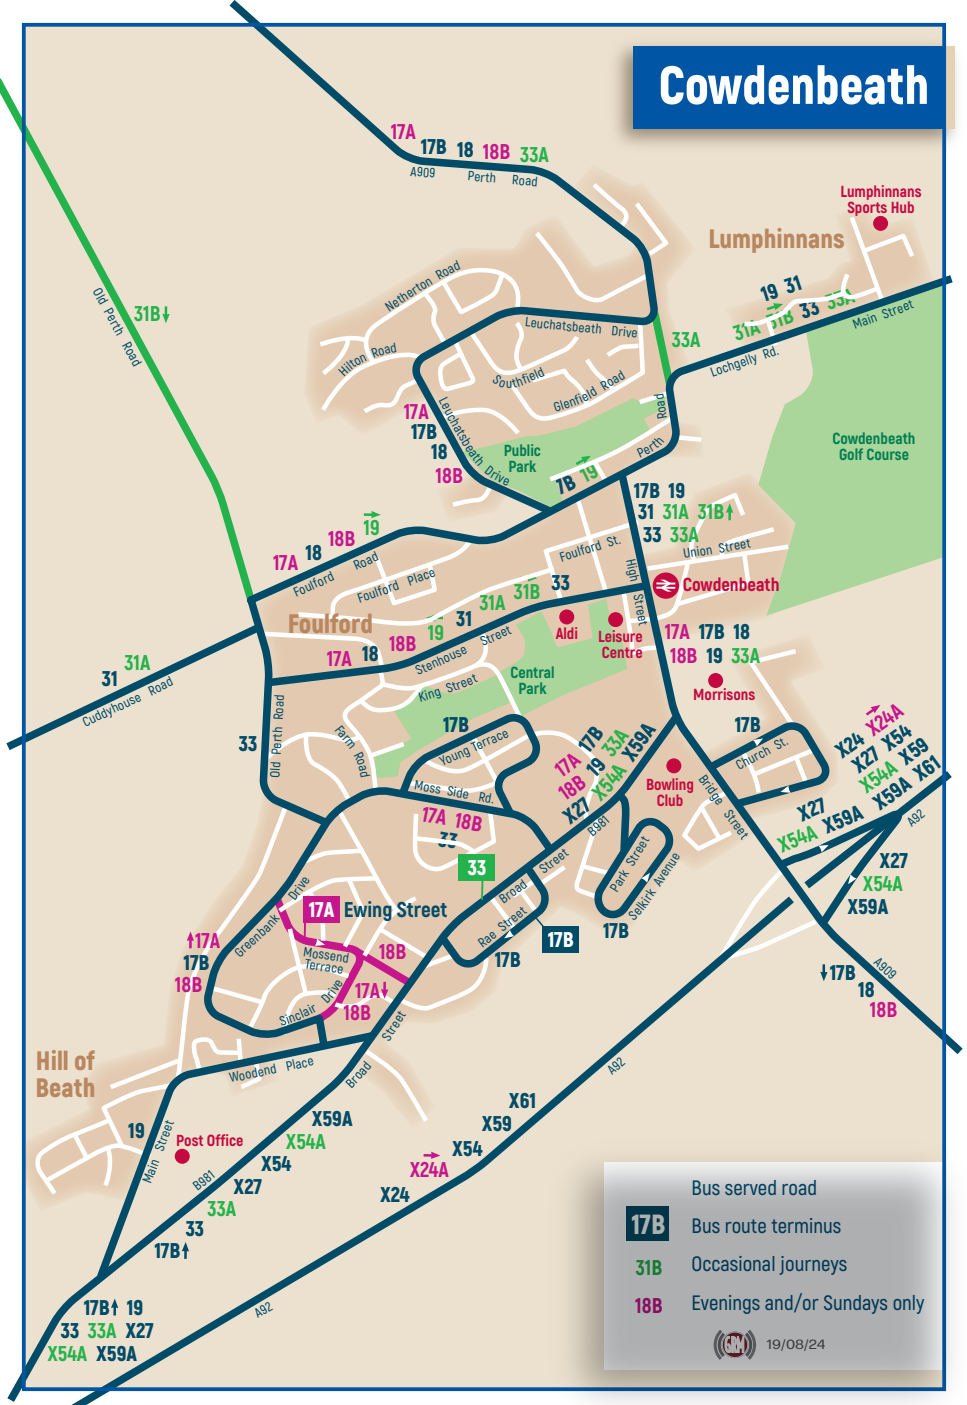

Cowdenbeath

17B Bus served road
17B Bus route terminus
31B Occasional journeys
18B Evenings and/or Sundays only

 19/08/24