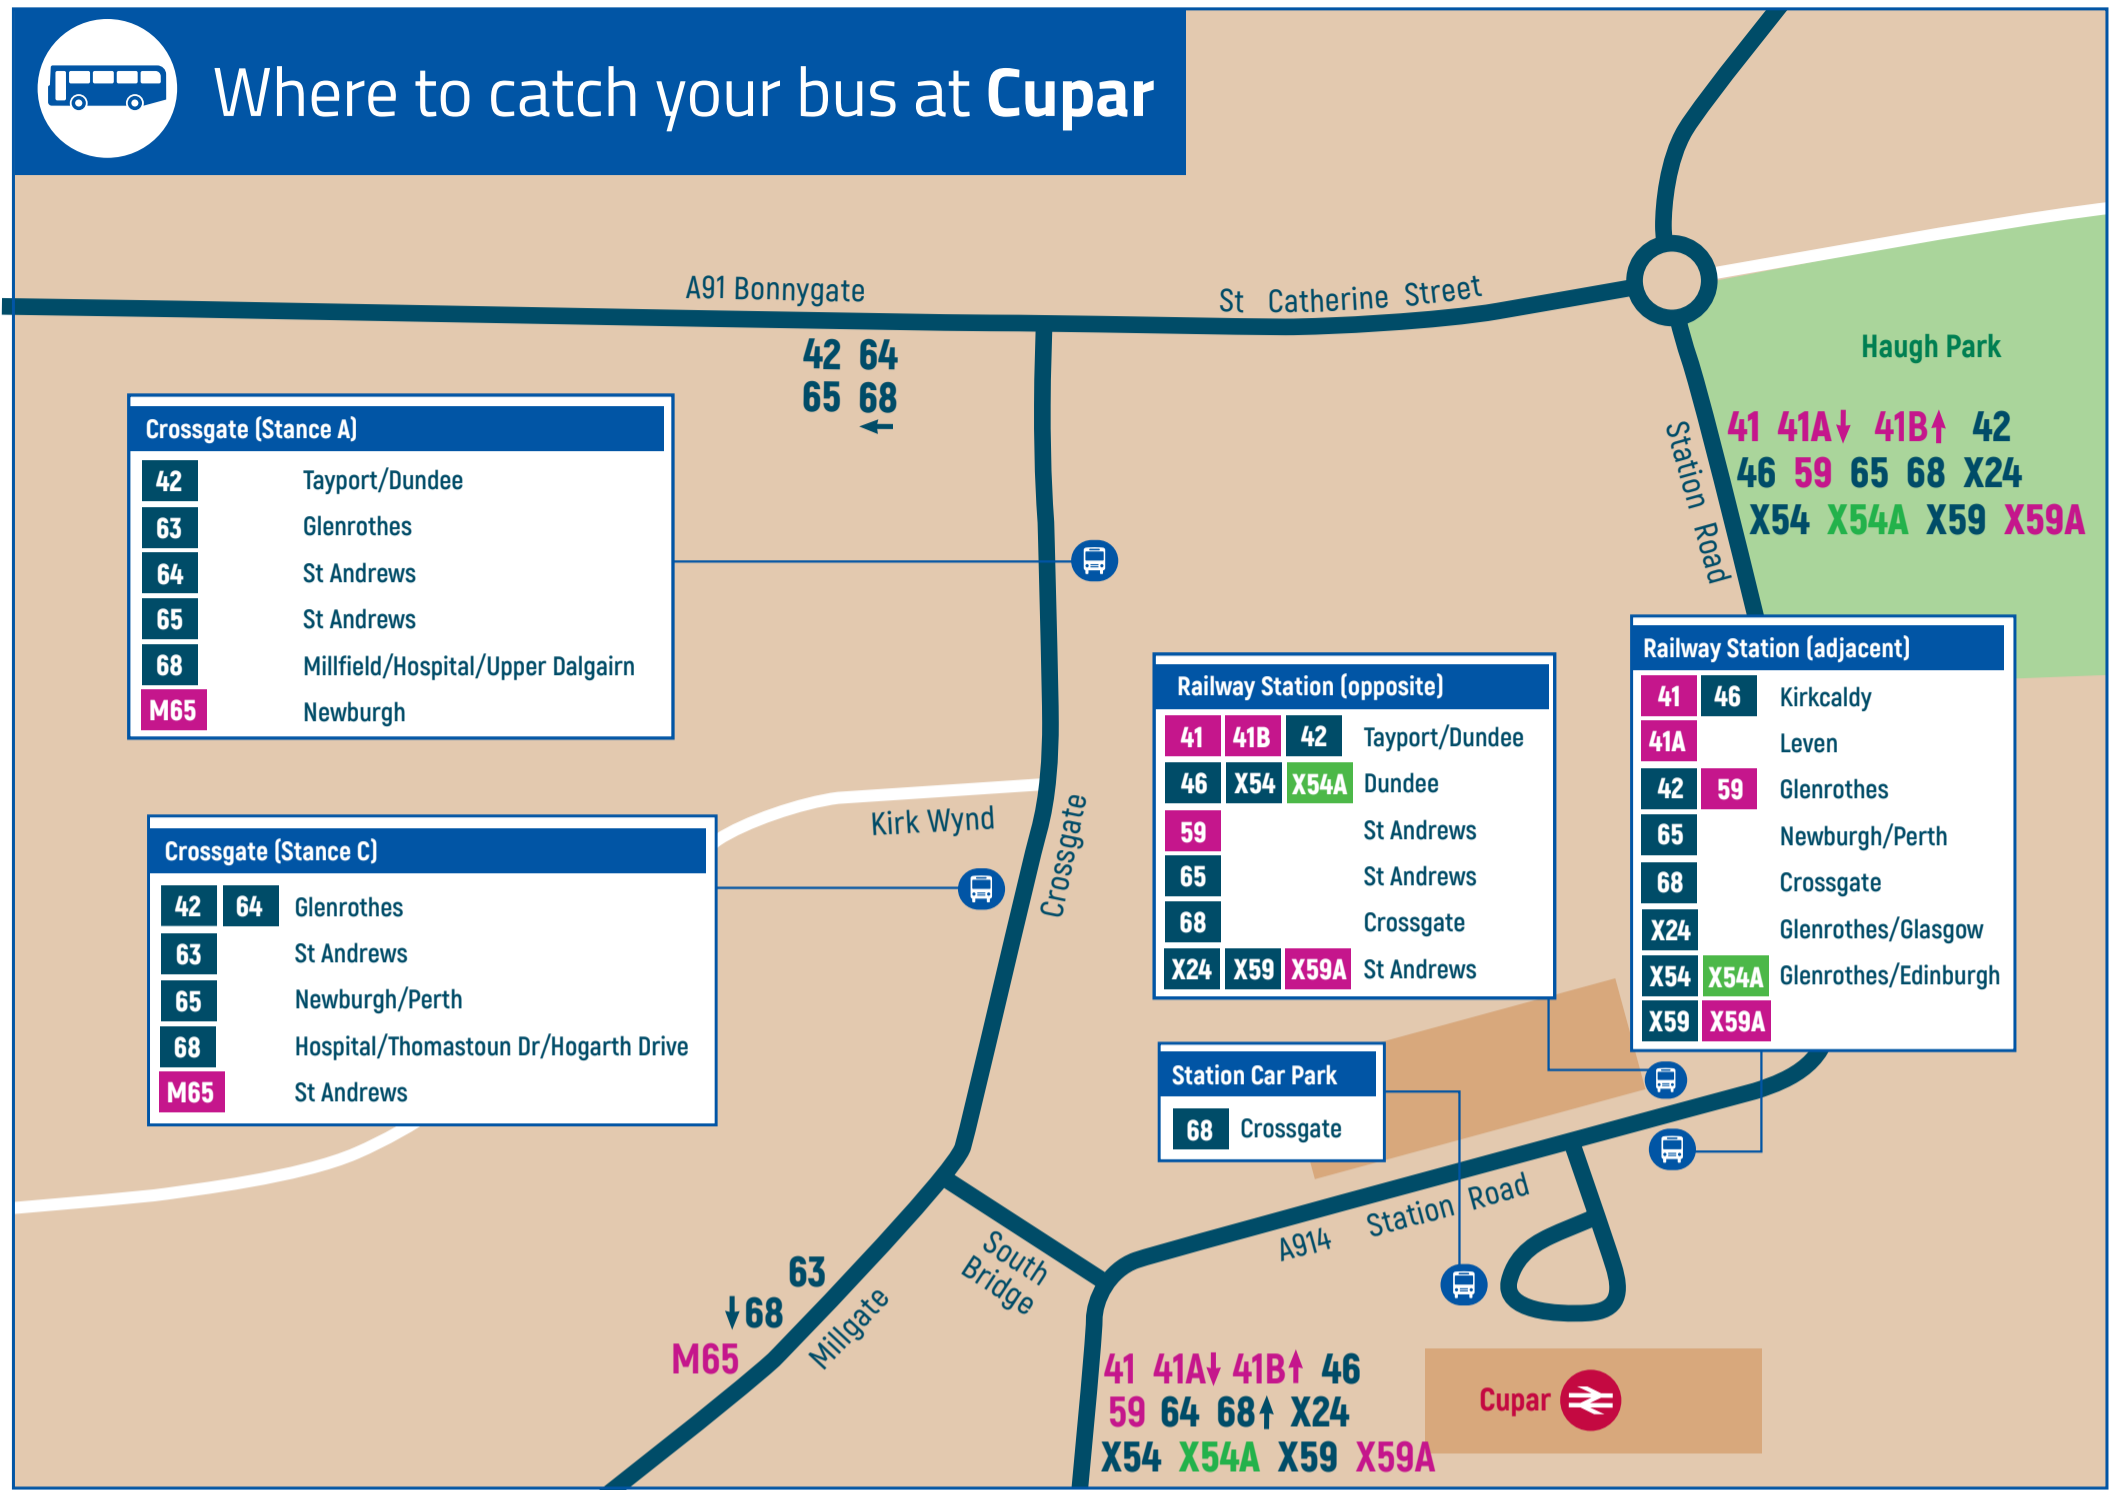

Where to catch your bus at Cupar

Changes on Farmers' Market Day

(3rd Saturday of the Month until 1500)

Every care has been taken by Fife Council when compiling the information on the map. Fife Council does not accept responsibility for errors or omissions. Passengers are advised to contact the bus operator to clarify details of any bus service prior to travelling.

- Bus served road
- 64** Frequent service
- X54A** Occasional journeys
- 41** Evening and/or Sunday only
- Rail Station

19/08/24