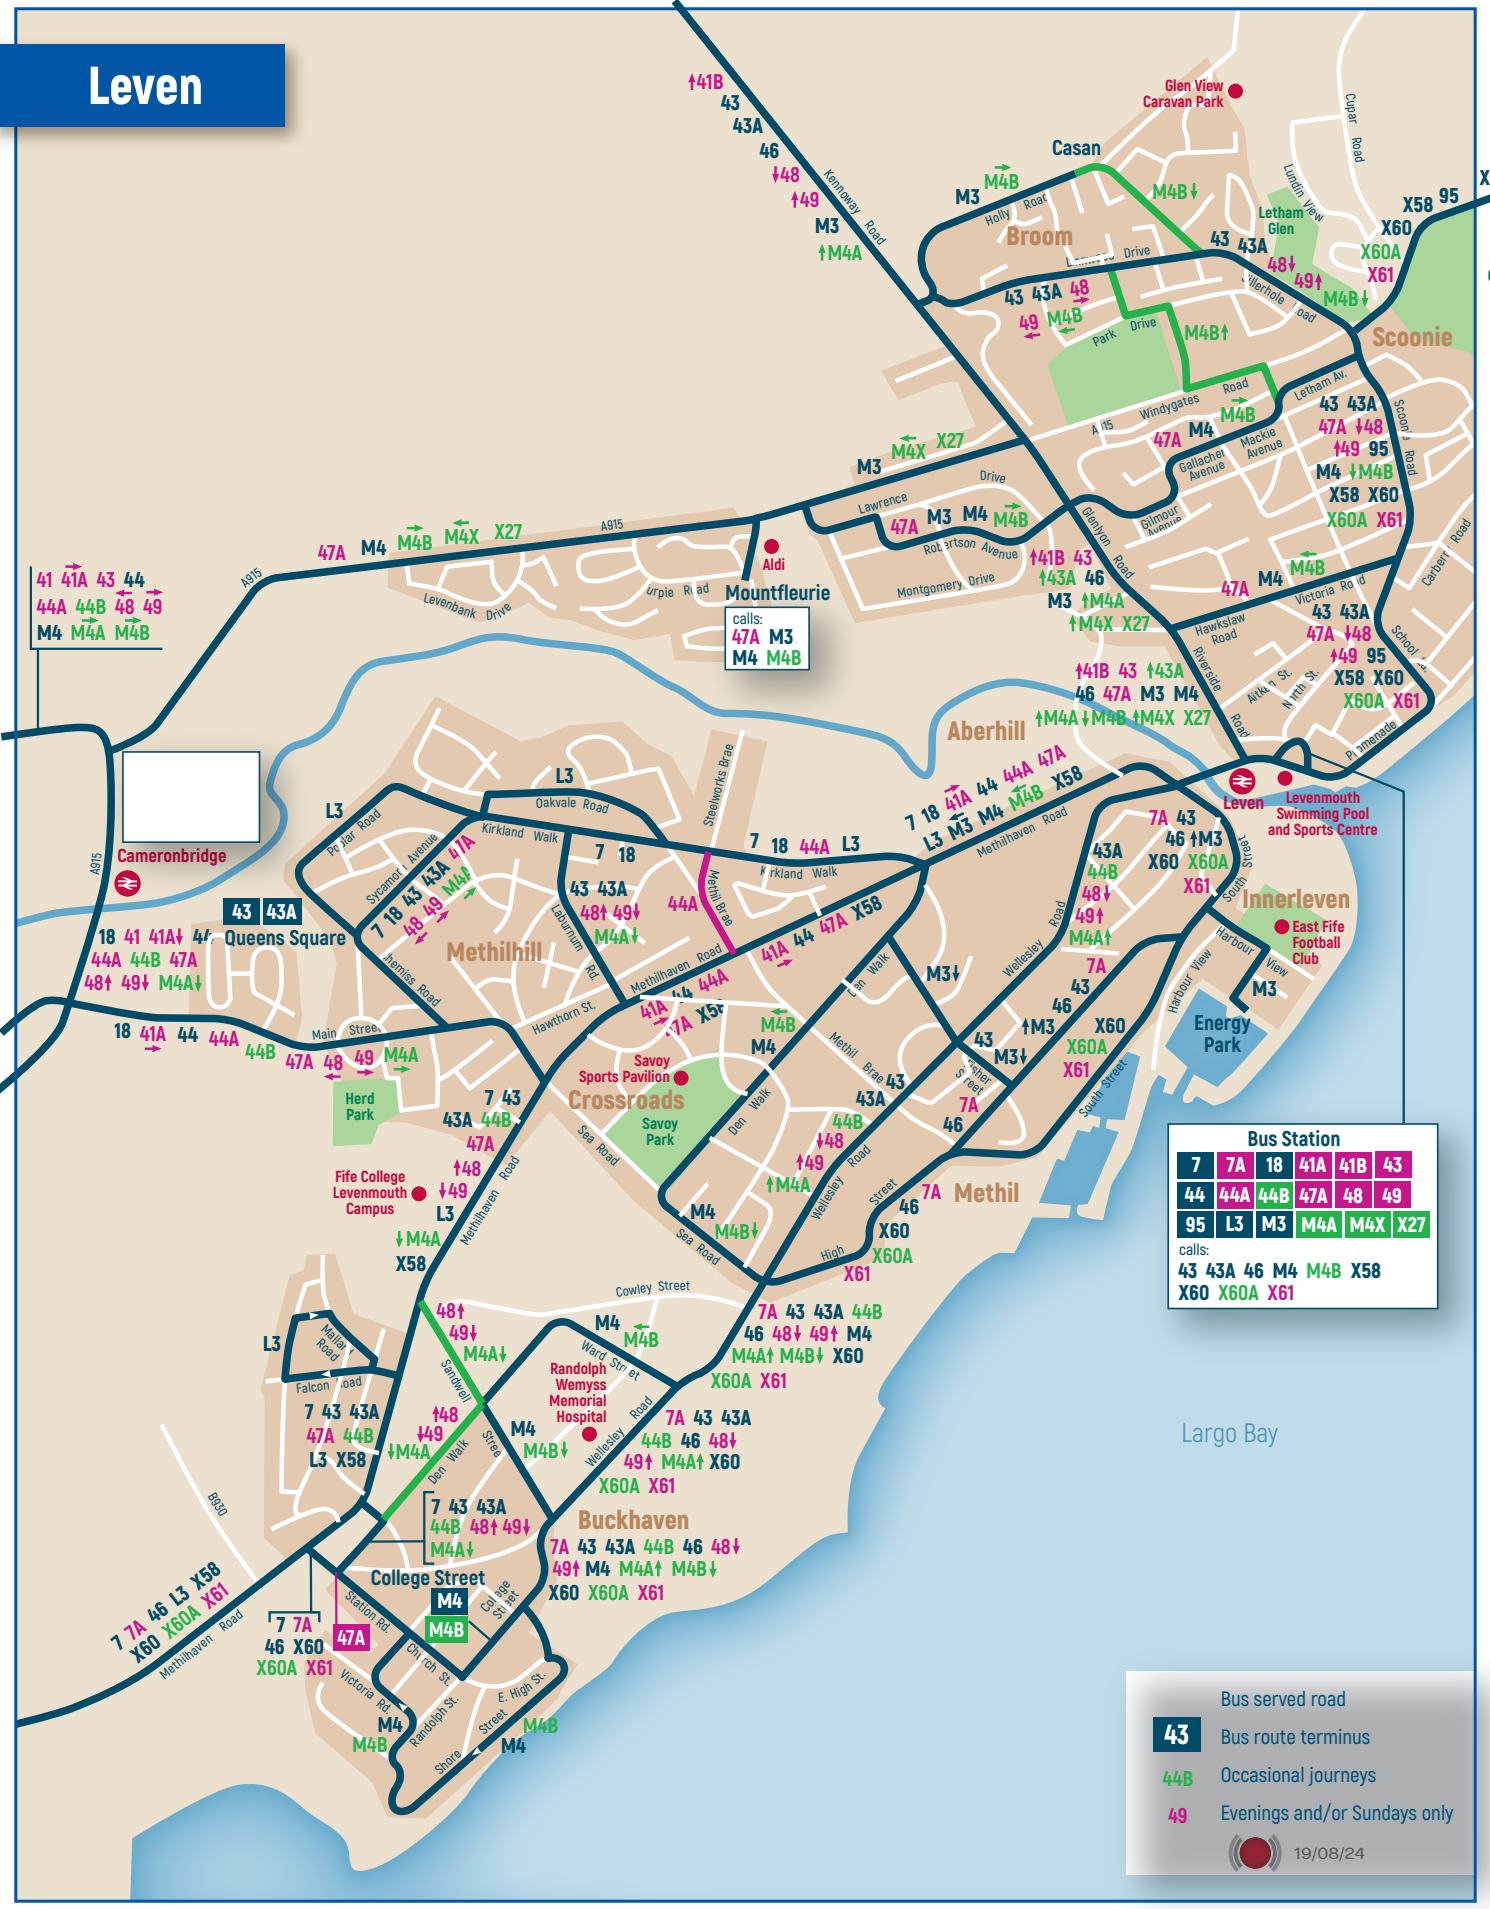

Leven

Mountfleurie
calls:
47A M3
M4 M4B

Bus Station

7	7A	18	41A	41B	43
44	44A	44B	47A	48	49
95	L3	M3	M4A	M4X	X27

calls:
43 43A 46 M4 M4B X58
X60 X60A X61

- 43 Bus served road
- 44B Occasional journeys
- 49 Evenings and/or Sundays only
- 19/08/24